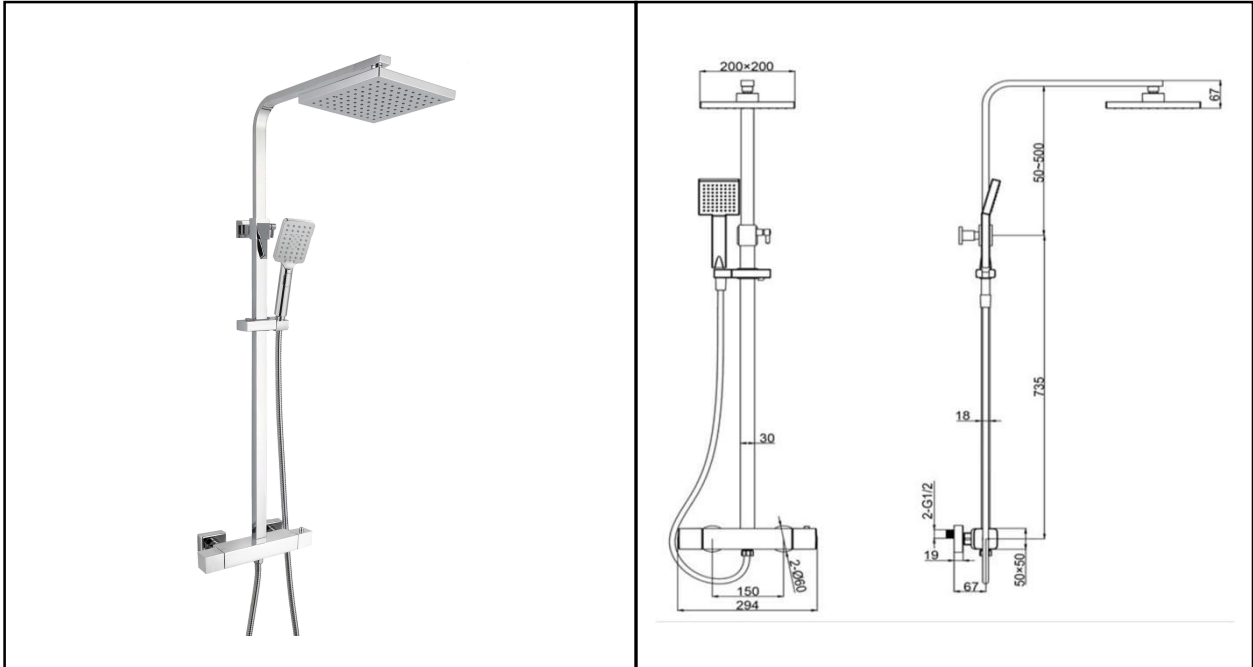

## RAK SHOWERING

Square | Shower Column | Exposed | Thermostatic

**RAK**  
CERAMICS

**Dimensions:** 294w x 0d x 735h mm

**Colour:** CHROME

**Code:** RAKSHW6012

**Pressures:** 0.5 BAR – 6.0 BAR

**Warranty:** 15 YEARS

**Weight:** 4.0 KG

Dimensions: All Dimensions in mm tolerance  $\pm 5\%$  for below 200mm and  $\pm 3\%$  for above 200mm.  
Note: Due to a continuing development programme to improve design and performance the manufacturer reserves all rights to vary specifications without prior information.  
Please note accessories are for photographic use only.