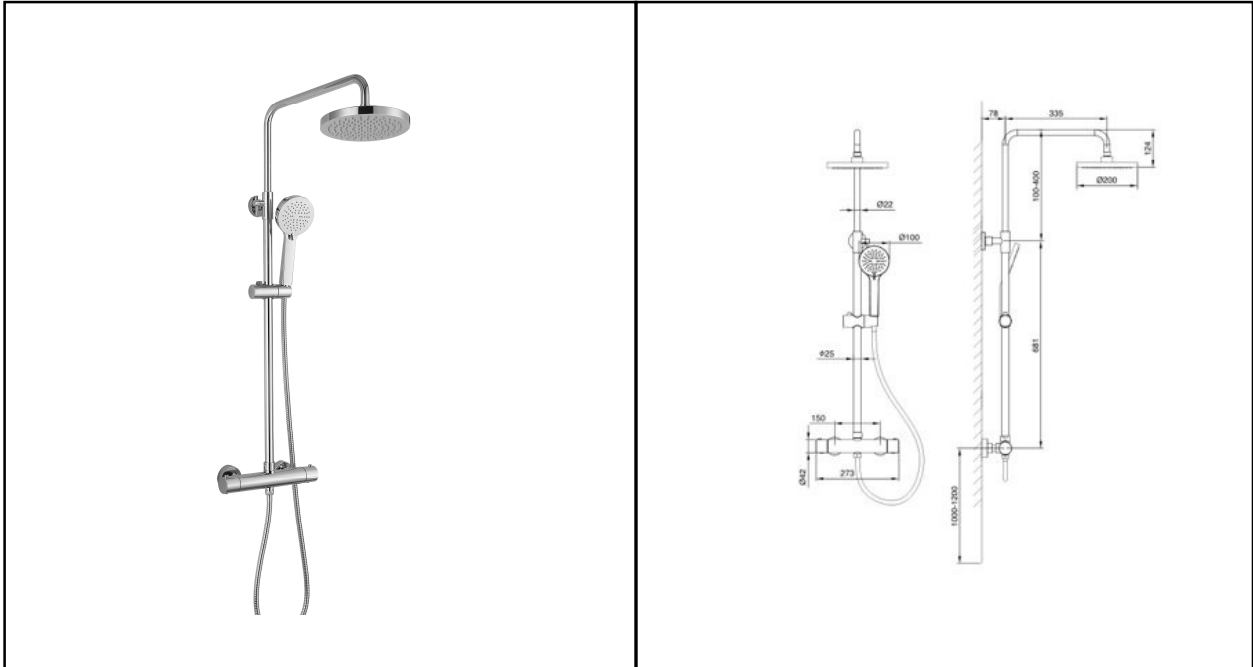

**RAK SHOWERING**  
**Round | Shower Column | Exposed | Thermostatic**

**RAK**  
CERAMICS

**Dimensions:** 273w x 335d x 681h mm

**Colour:** CHROME

**Code:** RAKSHW6011

**Pressures:** 0.5 BAR – 6.0 BAR

**Warranty:** 15 YEARS

**Weight:** 5.0 KG

Dimensions: All Dimensions in mm tolerance  $\pm 5\%$  for below 200mm and  $\pm 3\%$  for above 200mm.  
Note: Due to a continuing development programme to improve design and performance the manufacturer reserves all rights to vary specifications without prior information.  
Please note accessories are for photographic use only.