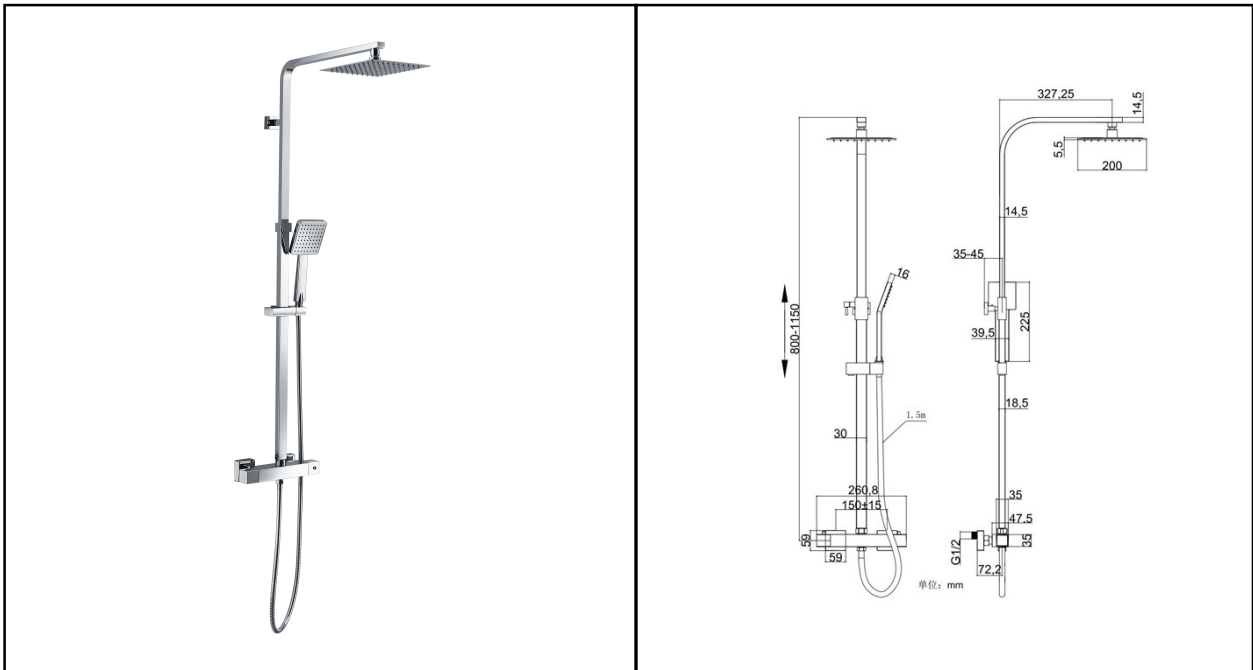

RAK SHOWERING

Origin Square | Shower Column | Exposed | Thermostatic

RAK
CERAMICS

Dimensions: 150.5w x 327.5d x 1150h mm

Colour: CHROME

Code: RAKSHW6008

Pressures: 0.5 BAR – 6.0 BAR

Warranty: 15 YEARS

Weight: 5.25 KG

Dimensions: All Dimensions in mm tolerance $\pm 5\%$ for below 200mm and $\pm 3\%$ for above 200mm.
Note: Due to a continuing development programme to improve design and performance the manufacturer reserves all rights to vary specifications without prior information.
Please note accessories are for photographic use only.