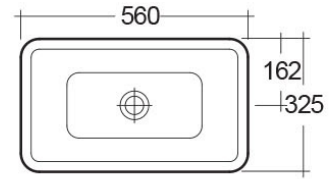

### Technical specifications

Dimensions: 560 x 325 mm

Weight: 8 Kg

Color: Alpine White

Shape of basin: Rectangle

Overflow hole: yes

Code	Name
CM01AWHA	CHAMELION WASH BASIN 56CM

Dimensions: All dimensions in mm tolerance  $\pm 5\%$  for below 200mm and  $\pm 3\%$  for above 200mm.