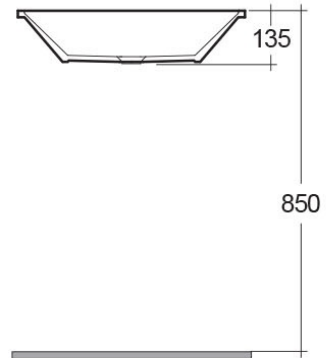

### Technical specifications

Dimensions: 560 x 325 mm

Weight: 8 Kg

Color: Alpine White

Shape of basin: Rectangle

Overflow hole: yes

Code	Name
CM01AWHA	CHAMELION WASH BASIN 56CM

Dimensions: All dimensions in mm tolerance  $\pm 5\%$  for below 200mm and  $\pm 3\%$  for above 200mm.