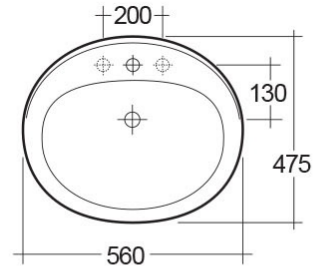

RAK-MIRA

Wash basin | Drop In

RAK
CERAMICS

Technical specifications

Dimensions: 560 x 475 mm

Weight: 11 Kg

Color: Alpine White

Shape of basin: Oval

Overflow hole: yes

Code	Name
OC67AWHA	MIRA WASH BASIN 56CM

Dimensions: All dimensions in mm tolerance $\pm 5\%$ for below 200mm and $\pm 3\%$ for above 200mm.

Note: Due to a continuing development programme to improve design and performance, the manufacturer reserves all rights to vary specifications without prior information.