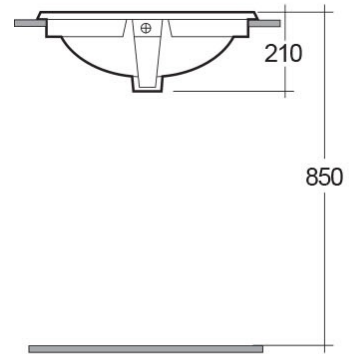

RAK-MIRA

Wash basin | Drop In

RAK
CERAMICS

Technical specifications

Dimensions: 560 x 475 mm

Weight: 11 Kg

Color: Alpine White

Shape of basin: Oval

Overflow hole: yes

Code	Name
OC67AWHA	MIRA WASH BASIN 56CM

Dimensions: All dimensions in mm tolerance $\pm 5\%$ for below 200mm and $\pm 3\%$ for above 200mm.

Note: Due to a continuing development programme to improve design and performance, the manufacturer reserves all rights to vary specifications without prior information.