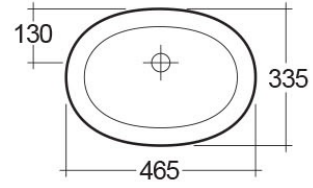

RAK-LILY

Wash basin | Drop In

RAK
CERAMICS

Technical specifications

Dimensions: 465 x 335 mm

Weight: 5 Kg

Color: Alpine White

Shape of basin: Oval

Overflow hole: yes

Code	Name
OC36AWHA	LILY WASH BASIN 46CM

Dimensions: All dimensions in mm tolerance $\pm 5\%$ for below 200mm and $\pm 3\%$ for above 200mm.

Note: Due to a continuing development programme to improve design and performance, the manufacturer reserves all rights to vary specifications without prior information.