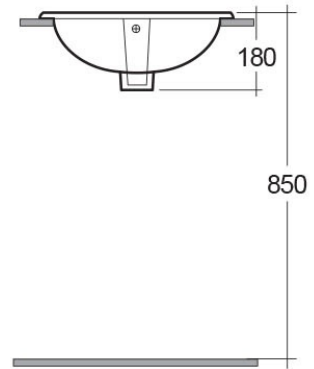

RAK-LILY

Wash basin | Drop In

RAK
CERAMICS

Technical specifications

Dimensions: 465 x 335 mm

Weight: 5 Kg

Color: Alpine White

Shape of basin: Oval

Overflow hole: yes

Code	Name
OC36AWHA	LILY WASH BASIN 46CM

Dimensions: All dimensions in mm tolerance $\pm 5\%$ for below 200mm and $\pm 3\%$ for above 200mm.

Note: Due to a continuing development programme to improve design and performance, the manufacturer reserves all rights to vary specifications without prior information.