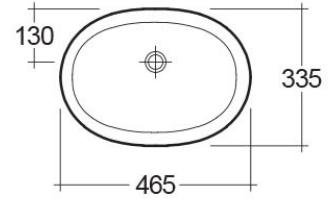

### Technical specifications

Dimensions: 465 x 335 mm

Weight: 5 Kg

Color: Alpine White

Shape of basin: Oval

Overflow hole: yes

| Code     | Name                               |
|----------|------------------------------------|
| OC71AWHA | LILY WASH BASIN UNDER COUNTER 46CM |

Dimensions: All dimensions in mm tolerance  $\pm 5\%$  for below 200mm and  $\pm 3\%$  for above 200mm.

Note: Due to a continuing development programme to improve design and performance, the manufacturer reserves all rights to vary specifications without prior information.