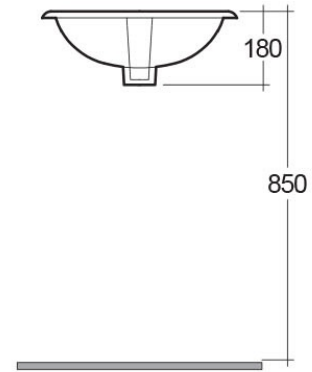

### Technical specifications

Dimensions: 465 x 335 mm

Weight: 5 Kg

Color: Alpine White

Shape of basin: Oval

Overflow hole: yes

| Code     | Name                               |
|----------|------------------------------------|
| OC71AWHA | LILY WASH BASIN UNDER COUNTER 46CM |

Dimensions: All dimensions in mm tolerance  $\pm 5\%$  for below 200mm and  $\pm 3\%$  for above 200mm.

Note: Due to a continuing development programme to improve design and performance, the manufacturer reserves all rights to vary specifications without prior information.