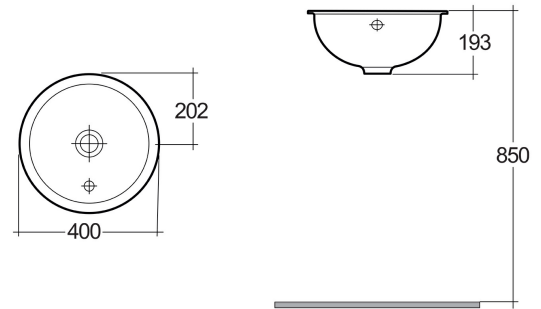

RAK-EMMA

Wash basin | Under Counter

RAK
CERAMICS

Technical specifications

Dimensions: 400 x 400 mm

Weight: 6 Kg

Color: Alpine White

Shape of basin: Round

Overflow hole: yes

Code	Name
OC96AWHA	EMMA WASH BASIN 40CM

Dimensions: All dimensions in mm tolerance $\pm 5\%$ for below 200mm and $\pm 3\%$ for above 200mm.

Note: Due to a continuing development programme to improve design and performance, the manufacturer reserves all rights to vary specifications without prior information.