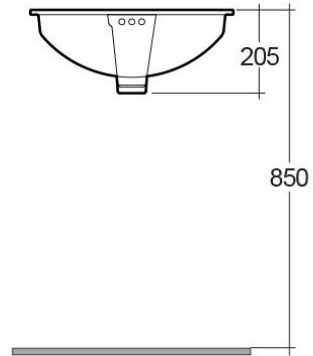

RAK-CLEO

Wash basin | Under Counter

RAK
CERAMICS

Technical specifications

Dimensions: 515 x 365 mm

Weight: 10 Kg

Color: Alpine White

Shape of basin: Rectangle

Overflow hole: yes

| Code | Name |
|-----------|----------------------|
| OC143AWHA | CLEO WASH BASIN 51CM |

Dimensions: All dimensions in mm tolerance $\pm 5\%$ for below 200mm and $\pm 3\%$ for above 200mm.