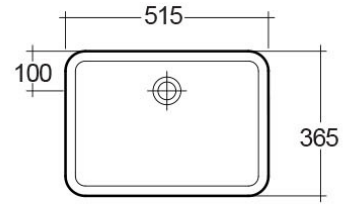

RAK-CLEO

Wash basin | Under Counter

RAK
CERAMICS

Technical specifications

Dimensions: 515 x 365 mm

Weight: 10 Kg

Color: Alpine White

Shape of basin: Rectangle

Overflow hole: yes

| Code | Name |
|-----------|----------------------|
| OC143AWHA | CLEO WASH BASIN 51CM |

Dimensions: All dimensions in mm tolerance $\pm 5\%$ for below 200mm and $\pm 3\%$ for above 200mm.