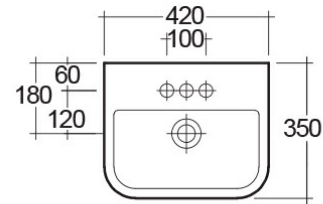

### Technical specifications

Dimensions: 420 x 180 mm

Weight: 11 Kg

Color: Alpine White

Shape of basin: Rounded Rectangle

Overflow hole: yes

Suites: [RAK-SERIES 600](#)

Code	Name
SE0901AWHA	SERIES 600 WASH BASIN SEMI-RECESSED 42CM

Dimensions: All dimensions in mm tolerance  $\pm 5\%$  for below 200mm and  $\pm 3\%$  for above 200mm.

Note: Due to a continuing development programme to improve design and performance, the manufacturer reserves all rights to vary specifications without prior information.