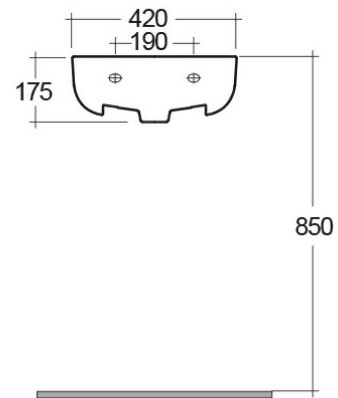

### Technical specifications

Dimensions: 420 x 180 mm

Weight: 11 Kg

Color: Alpine White

Shape of basin: Rounded Rectangle

Overflow hole: yes

Suites: [RAK-SERIES 600](#)

Code	Name
SE0901AWHA	SERIES 600 WASH BASIN SEMI-RECESSED 42CM

Dimensions: All dimensions in mm tolerance  $\pm 5\%$  for below 200mm and  $\pm 3\%$  for above 200mm.

Note: Due to a continuing development programme to improve design and performance, the manufacturer reserves all rights to vary specifications without prior information.