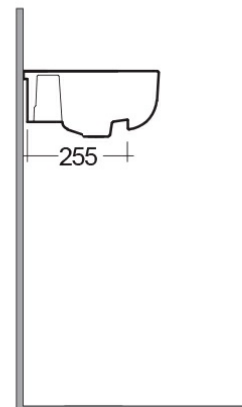

### Technical specifications

Dimensions: 420 x 180 mm

Weight: 11 Kg

Color: Alpine White

Shape of basin: Rounded Rectangle

Overflow hole: yes

Suites: [RAK-SERIES 600](#)

Code	Name
SE0901AWHA	SERIES 600 WASH BASIN SEMI-RECESSED 42CM

Dimensions: All dimensions in mm tolerance  $\pm 5\%$  for below 200mm and  $\pm 3\%$  for above 200mm.

Note: Due to a continuing development programme to improve design and performance, the manufacturer reserves all rights to vary specifications without prior information.