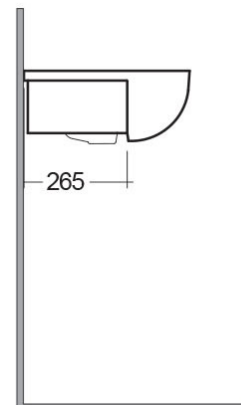

### Technical specifications

Dimensions: 520 x 425 mm

Weight: 15 Kg

Color: Alpine White

Shape of basin: Rounded Rectangle

Overflow hole: yes

Suites: [RAK-SERIES 600](#)

Code	Name
SE0904AWHA	SERIES 600 WASH BASIN SEMI-RECESSED 52CM

Dimensions: All dimensions in mm tolerance  $\pm 5\%$  for below 200mm and  $\pm 3\%$  for above 200mm.

Note: Due to a continuing development programme to improve design and performance, the manufacturer reserves all rights to vary specifications without prior information.