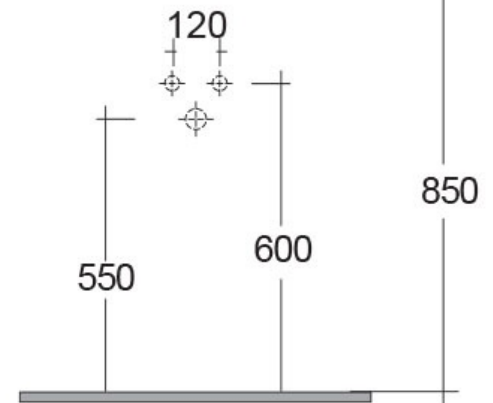

RAK-NOVA

Wash basin | Semi Recessed

RAK
CERAMICS

Technical specifications

Dimensions: 460 x 460 mm

Weight: 17 Kg

Color: Alpine White

Shape of basin: Square

Overflow hole: yes

Code Name

OC123AWHA NOVA WASH BASIN SEMI RECESSED 46CM

Dimensions: All dimensions in mm tolerance $\pm 5\%$ for below 200mm and $\pm 3\%$ for above 200mm.

Note: Due to a continuing development programme to improve design and performance, the manufacturer reserves all rights to vary specifications without prior information.