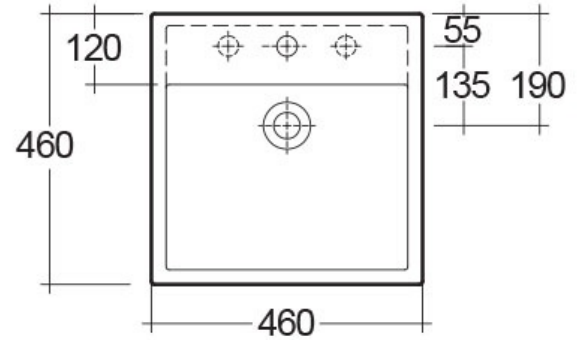

RAK-NOVA

Wash basin | Semi Recessed

RAK
CERAMICS

Technical specifications

Dimensions: 460 x 460 mm

Weight: 17 Kg

Color: Alpine White

Shape of basin: Square

Overflow hole: yes

Code Name

OC123AWHA NOVA WASH BASIN SEMI RECESSED 46CM

Dimensions: All dimensions in mm tolerance $\pm 5\%$ for below 200mm and $\pm 3\%$ for above 200mm.

Note: Due to a continuing development programme to improve design and performance, the manufacturer reserves all rights to vary specifications without prior information.