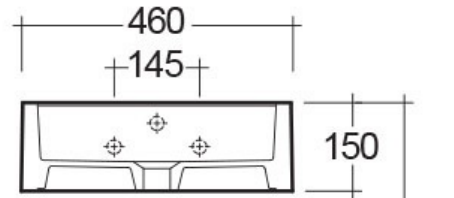

RAK-NOVA

Wash basin | Semi Recessed

RAK
CERAMICS

Technical specifications

Dimensions: 460 x 460 mm

Weight: 17 Kg

Color: Alpine White

Shape of basin: Square

Overflow hole: yes

Code Name

OC123AWHA NOVA WASH BASIN SEMI RECESSED 46CM

Dimensions: All dimensions in mm tolerance $\pm 5\%$ for below 200mm and $\pm 3\%$ for above 200mm.

Note: Due to a continuing development programme to improve design and performance, the manufacturer reserves all rights to vary specifications without prior information.