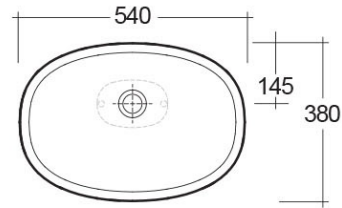

### Technical specifications

Dimensions: 380 x 540 mm

Weight: 9 Kg

Color: Alpine White

Shape of basin: Oval

Suites: [RAK-MORNING](#)

Code	Name
MORCT5400AWHA	MORNING WASH BASIN COUNTER TOP 54CM

Dimensions: All dimensions in mm tolerance  $\pm 5\%$  for below 200mm and  $\pm 3\%$  for above 200mm.