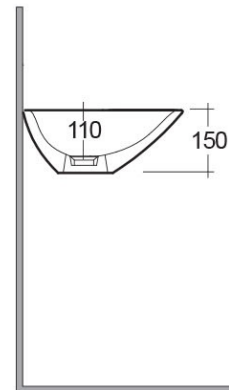

### Technical specifications

Dimensions: 380 x 540 mm

Weight: 9 Kg

Color: Alpine White

Shape of basin: Oval

Suites: [RAK-MORNING](#)

Code	Name
MORCT5400AWHA	MORNING WASH BASIN COUNTER TOP 54CM

Dimensions: All dimensions in mm tolerance  $\pm 5\%$  for below 200mm and  $\pm 3\%$  for above 200mm.