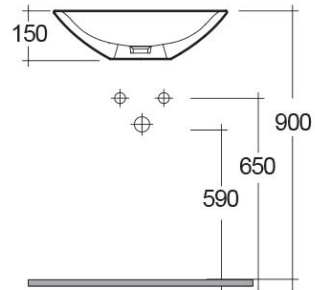

### Technical specifications

Dimensions: 380 x 540 mm

Weight: 9 Kg

Color: Alpine White

Shape of basin: Oval

Suites: [RAK-MORNING](#)

Code	Name
MORCT5400AWHA	MORNING WASH BASIN COUNTER TOP 54CM

Dimensions: All dimensions in mm tolerance  $\pm 5\%$  for below 200mm and  $\pm 3\%$  for above 200mm.