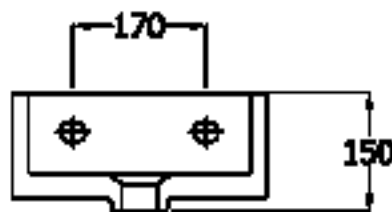

VANITY BASIN'S

NOVA SIT ON Mini Vanity Basin

RAK
CERAMICS

SPECIFICATION/CODE REFERENCE

Please use the reference codes shown below:

NOVA30

SIZE 325 x 325 x 150 mm

TAP HOLE Single tap hole

OVER FLOW No Overflow

MATERIAL Fireclay

WEIGHT 8.60 kg

COLOURS White

WARRANTY 10 Years

Dimensions: All measurements are in millimeters and are subject to normal manufacturing variations.

Note: Due to a continuing development programme to improve design and performance, the manufacturer reserves all rights to vary specifications without prior informations. Please note accessories are for photographic use only.