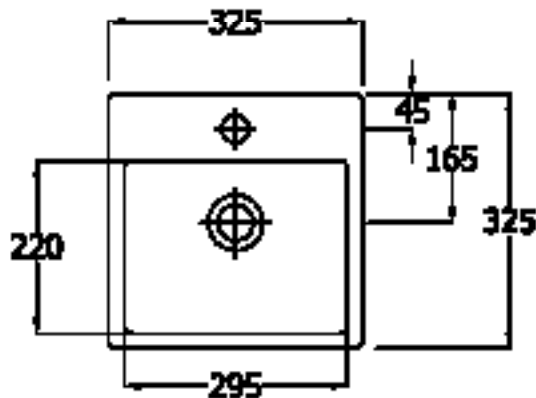

VANITY BASIN'S

NOVA SIT ON Mini Vanity Basin

RAK
CERAMICS

SPECIFICATION/CODE REFERENCE

Please use the reference codes shown below:

NOVA30

SIZE 325 x 325 x 150 mm

TAP HOLE Single tap hole

OVER FLOW No Overflow

MATERIAL Fireclay

WEIGHT 8.60 kg

COLOURS White

WARRANTY 10 Years

Dimensions: All measurements are in millimeters and are subject to normal manufacturing variations.

Note: Due to a continuing development programme to improve design and performance, the manufacturer reserves all rights to vary specifications without prior informations. Please note accessories are for photographic use only.