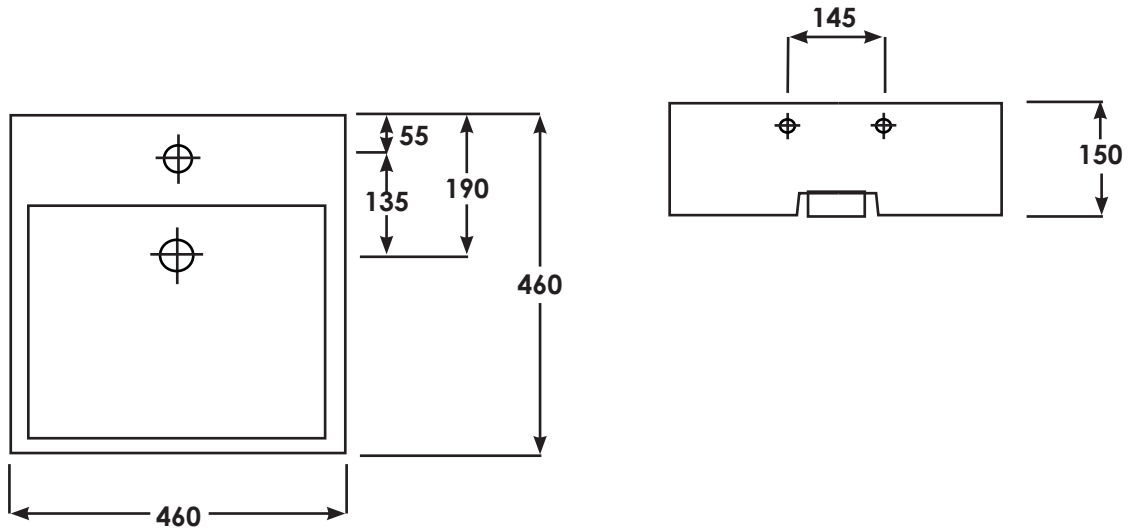

VANITY BASIN'S

NOVA SIT ON Vanity Basin

RAK
CERAMICS

SPECIFICATION/CODE REFERENCE

Please use the reference codes shown below:

NOVA1 NOVA0

SIZE 460 x 460 x 150 mm

TAP HOLE Single tap hole

OVER FLOW Over flow built in

MATERIAL Fireclay

WEIGHT 17.50 kg

COLOURS White

WARRANTY 10 Years

Dimensions: All measurements are in millimeters and are subject to normal manufacturing variations.

Note: Due to a continuing development programme to improve design and performance, the manufacturer reserves all rights to vary specifications without prior informations. Please note accessories are for photographic use only.