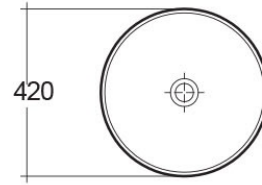

RAK-MOON

Wash basin | Counter Top

RAK
CERAMICS

Technical specifications

Dimensions: 420 x 420 mm

Weight: 9 Kg

Color: Alpine White

Shape of basin: Round

Suites: [RAK-MOON](#)

Code	Name
HAR106AWHA	WASH BASIN COUNTER TOP ROUND 42CM

Dimensions: All dimensions in mm tolerance $\pm 5\%$ for below 200mm and $\pm 3\%$ for above 200mm.

Note: Due to a continuing development programme to improve design and performance, the manufacturer reserves all rights to vary specifications without prior information.