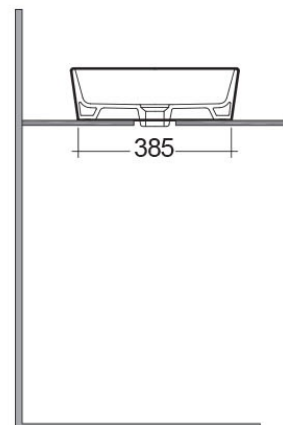

RAK-MOON

Wash basin | Counter Top

RAK
CERAMICS

Technical specifications

Dimensions: 420 x 420 mm

Weight: 9 Kg

Color: Alpine White

Shape of basin: Round

Suites: [RAK-MOON](#)

Code	Name
HAR106AWHA	WASH BASIN COUNTER TOP ROUND 42CM

Dimensions: All dimensions in mm tolerance $\pm 5\%$ for below 200mm and $\pm 3\%$ for above 200mm.

Note: Due to a continuing development programme to improve design and performance, the manufacturer reserves all rights to vary specifications without prior information.