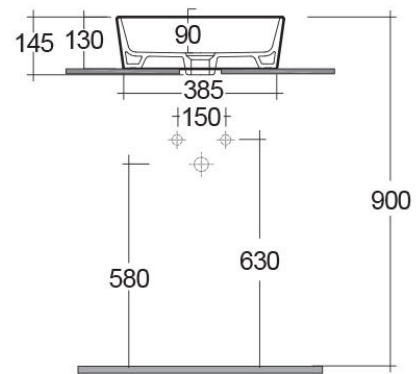

RAK-MOON

Wash basin | Counter Top

RAK
CERAMICS

Technical specifications

Dimensions: 420 x 420 mm

Weight: 9 Kg

Color: Alpine White

Shape of basin: Round

Suites: [RAK-MOON](#)

Code	Name
HAR106AWHA	WASH BASIN COUNTER TOP ROUND 42CM

Dimensions: All dimensions in mm tolerance $\pm 5\%$ for below 200mm and $\pm 3\%$ for above 200mm.

Note: Due to a continuing development programme to improve design and performance, the manufacturer reserves all rights to vary specifications without prior information.