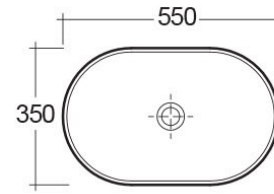

RAK-MOON

Wash basin | Counter Top

RAK
CERAMICS

Technical specifications

Dimensions: 550 x 350 mm

Weight: 9 Kg

Color: Alpine White

Shape of basin: Oval

Suites: [RAK-MOON](#)

Code	Name
HAR01AWHA	MOON WASH BASIN COUNTER TOP OVAL 55CM

Dimensions: All dimensions in mm tolerance $\pm 5\%$ for below 200mm and $\pm 3\%$ for above 200mm.

Note: Due to a continuing development programme to improve design and performance, the manufacturer reserves all rights to vary specifications without prior information.