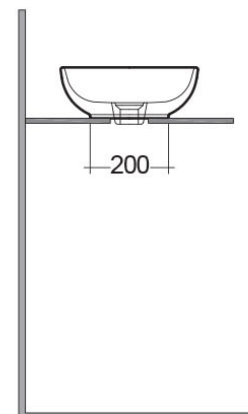

RAK-MOON

Wash basin | Counter Top

RAK
CERAMICS

Technical specifications

Dimensions: 550 x 350 mm

Weight: 9 Kg

Color: Alpine White

Shape of basin: Oval

Suites: [RAK-MOON](#)

Code	Name
HAR01AWHA	MOON WASH BASIN COUNTER TOP OVAL 55CM

Dimensions: All dimensions in mm tolerance $\pm 5\%$ for below 200mm and $\pm 3\%$ for above 200mm.

Note: Due to a continuing development programme to improve design and performance, the manufacturer reserves all rights to vary specifications without prior information.