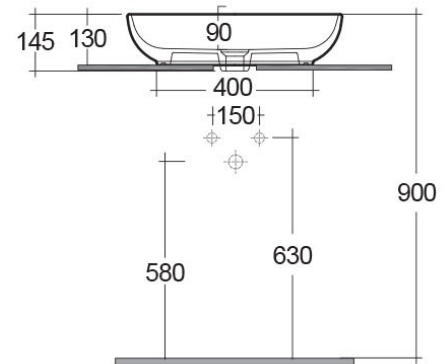

RAK-MOON

Wash basin | Counter Top

RAK
CERAMICS

Technical specifications

Dimensions: 550 x 350 mm

Weight: 9 Kg

Color: Alpine White

Shape of basin: Oval

Suites: [RAK-MOON](#)

Code	Name
HAR01AWHA	MOON WASH BASIN COUNTER TOP OVAL 55CM

Dimensions: All dimensions in mm tolerance $\pm 5\%$ for below 200mm and $\pm 3\%$ for above 200mm.

Note: Due to a continuing development programme to improve design and performance, the manufacturer reserves all rights to vary specifications without prior information.