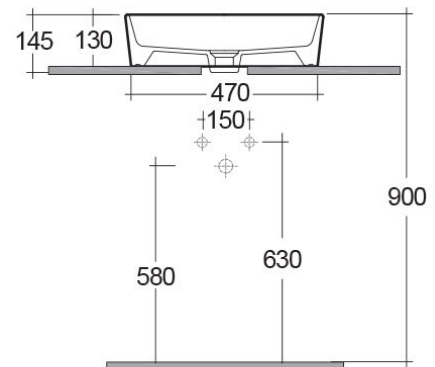

RAK-MOON

Wash basin | Counter Top

RAK
CERAMICS

Technical specifications

Dimensions: 500 x 360 mm

Weight: 11 Kg

Color: Alpine White

Shape of basin: Rectangle

Suites: [RAK-MOON](#)

Code	Name
HAR105AWHA	WASH BASIN COUNTER TOP RECTANGULAR 50CM

Dimensions: All dimensions in mm tolerance $\pm 5\%$ for below 200mm and $\pm 3\%$ for above 200mm.

Note: Due to a continuing development programme to improve design and performance, the manufacturer reserves all rights to vary specifications without prior information.