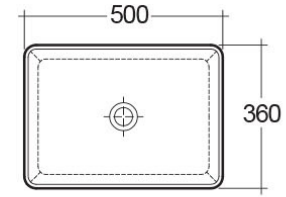

RAK-MOON

Wash basin | Counter Top

RAK
CERAMICS

Technical specifications

Dimensions: 500 x 360 mm

Weight: 11 Kg

Color: Alpine White

Shape of basin: Rectangle

Suites: [RAK-MOON](#)

Code	Name
HAR105AWHA	WASH BASIN COUNTER TOP RECTANGULAR 50CM

Dimensions: All dimensions in mm tolerance $\pm 5\%$ for below 200mm and $\pm 3\%$ for above 200mm.

Note: Due to a continuing development programme to improve design and performance, the manufacturer reserves all rights to vary specifications without prior information.