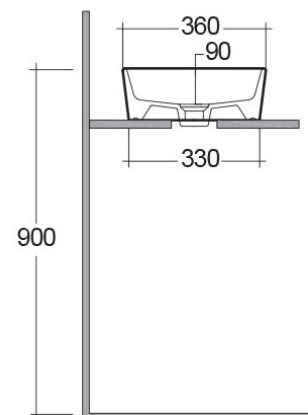

RAK-MOON

Wash basin | Counter Top

RAK
CERAMICS

Technical specifications

Dimensions: 500 x 360 mm

Weight: 11 Kg

Color: Alpine White

Shape of basin: Rectangle

Suites: [RAK-MOON](#)

Code	Name
HAR105AWHA	WASH BASIN COUNTER TOP RECTANGULAR 50CM

Dimensions: All dimensions in mm tolerance $\pm 5\%$ for below 200mm and $\pm 3\%$ for above 200mm.

Note: Due to a continuing development programme to improve design and performance, the manufacturer reserves all rights to vary specifications without prior information.