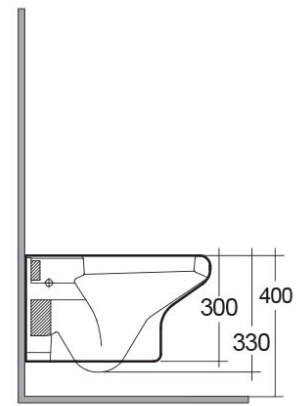

RAK-COMPACT

Wall Hung | Water Closet

RAK
CERAMICS

Technical specifications

Dimensions: 520 x 370 mm

Weight: 19 Kg

Color: Alpine White

Trap type: P Trap

Trapway type: Concealed

Seat cover options: Urea

Bowl shape: Round

Dual flush: yes

Suites: [RAK-COMPACT](#)

Code	Name
------	------

CO13AWHA	COMPACT WATER CLOSET WALL HUNG 52CM
----------	-------------------------------------

Luxury Bathroom Solutions

Dimensions: All dimensions in mm tolerance $\pm 5\%$ for below 200mm and $\pm 3\%$ for above 200mm.

Note: Due to a continuing development programme to improve design and performance, the manufacturer reserves all rights to vary specifications without prior information.