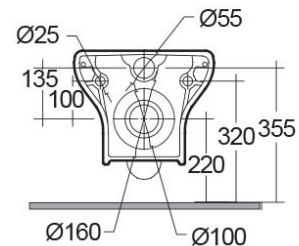

RAK-COMPACT

Wall Hung | Water Closet

RAK
CERAMICS

Technical specifications

Dimensions: 520 x 370 mm

Weight: 19 Kg

Color: Alpine White

Trap type: P Trap

Trapway type: Concealed

Seat cover options: Urea

Bowl shape: Round

Dual flush: yes

Suites: [RAK-COMPACT](#)

Code	Name
------	------

CO13AWHA	COMPACT WATER CLOSET WALL HUNG 52CM
----------	-------------------------------------

Luxury Bathroom Solutions

Dimensions: All dimensions in mm tolerance $\pm 5\%$ for below 200mm and $\pm 3\%$ for above 200mm.

Note: Due to a continuing development programme to improve design and performance, the manufacturer reserves all rights to vary specifications without prior information.