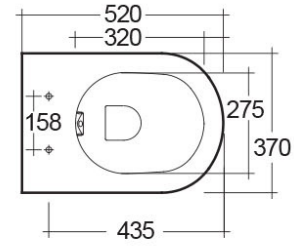

RAK-COMPACT

Wall Hung | Water Closet

RAK
CERAMICS

Technical specifications

Dimensions: 520 x 370 mm

Weight: 19 Kg

Color: Alpine White

Trap type: P Trap

Trapway type: Concealed

Seat cover options: Urea

Bowl shape: Round

Dual flush: yes

Suites: [RAK-COMPACT](#)

Code	Name
------	------

CO13AWHA	COMPACT WATER CLOSET WALL HUNG 52CM
----------	-------------------------------------

Luxury Bathroom Solutions

Dimensions: All dimensions in mm tolerance $\pm 5\%$ for below 200mm and $\pm 3\%$ for above 200mm.

Note: Due to a continuing development programme to improve design and performance, the manufacturer reserves all rights to vary specifications without prior information.