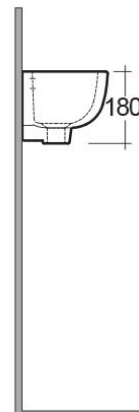

RAK-COMPACT

Wash basin | Cloakroom

RAK
CERAMICS

Technical specifications

Dimensions: 450 x 215 mm

Weight: 7 Kg

Color: Alpine White

Shape of basin: Rectangle

Overflow hole: yes

Suites: [RAK-COMPACT](#)

Code	Name
CO2401AWHA	COMPACT WASH BASIN CLOAKROOM 45CM

Dimensions: All dimensions in mm tolerance $\pm 5\%$ for below 200mm and $\pm 3\%$ for above 200mm.

Note: Due to a continuing development programme to improve design and performance, the manufacturer reserves all rights to vary specifications without prior information.