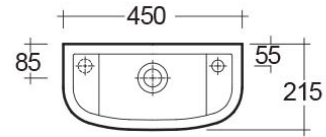

RAK-COMPACT

Wash basin | Cloakroom

RAK
CERAMICS

Technical specifications

Dimensions: 450 x 215 mm

Weight: 7 Kg

Color: Alpine White

Shape of basin: Rectangle

Overflow hole: yes

Suites: [RAK-COMPACT](#)

Code	Name
CO2401AWHA	COMPACT WASH BASIN CLOAKROOM 45CM

Dimensions: All dimensions in mm tolerance $\pm 5\%$ for below 200mm and $\pm 3\%$ for above 200mm.

Note: Due to a continuing development programme to improve design and performance, the manufacturer reserves all rights to vary specifications without prior information.