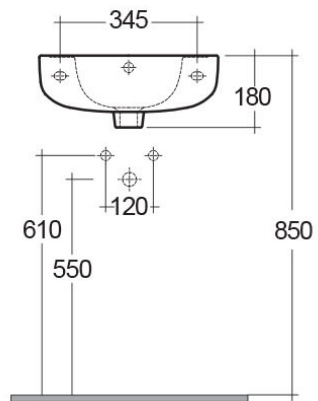

RAK-COMPACT

Wash basin | Cloakroom

RAK
CERAMICS

Technical specifications

Dimensions: 450 x 215 mm

Weight: 7 Kg

Color: Alpine White

Shape of basin: Rectangle

Overflow hole: yes

Suites: [RAK-COMPACT](#)

Code	Name
CO2401AWHA	COMPACT WASH BASIN CLOAKROOM 45CM

Dimensions: All dimensions in mm tolerance $\pm 5\%$ for below 200mm and $\pm 3\%$ for above 200mm.

Note: Due to a continuing development programme to improve design and performance, the manufacturer reserves all rights to vary specifications without prior information.