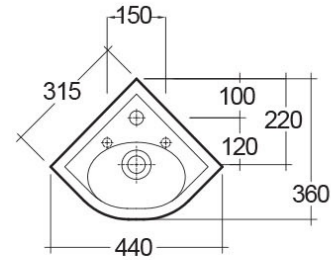

### Technical specifications

Dimensions: 440 x 360 mm

Weight: 6 Kg

Color: Alpine White

Shape of basin: Corner

Overflow hole: yes

Suites: [RAK-COMPACT](#)

| Code       | Name  |
|------------|---|
| CO2601AWHA | COMPACT WASH BASIN CORNER<br>CLOAKROOM 45CM |

Dimensions: All dimensions in mm tolerance  $\pm 5\%$  for below 200mm and  $\pm 3\%$  for above 200mm.

Note: Due to a continuing development programme to improve design and performance, the manufacturer reserves all rights to vary specifications without prior information.