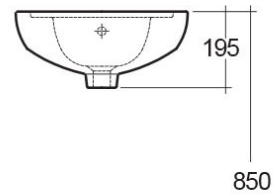

### Technical specifications

Dimensions: 440 x 360 mm

Weight: 6 Kg

Color: Alpine White

Shape of basin: Corner

Overflow hole: yes

Suites: [RAK-COMPACT](#)

| Code       | Name  |
|------------|---|
| CO2601AWHA | COMPACT WASH BASIN CORNER<br>CLOAKROOM 45CM |

Dimensions: All dimensions in mm tolerance  $\pm 5\%$  for below 200mm and  $\pm 3\%$  for above 200mm.

Note: Due to a continuing development programme to improve design and performance, the manufacturer reserves all rights to vary specifications without prior information.