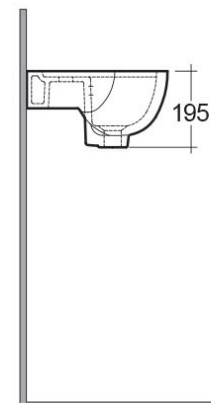

### Technical specifications

Dimensions: 440 x 360 mm

Weight: 6 Kg

Color: Alpine White

Shape of basin: Corner

Overflow hole: yes

Suites: [RAK-COMPACT](#)

| Code       | Name  |
|------------|---|
| CO2601AWHA | COMPACT WASH BASIN CORNER<br>CLOAKROOM 45CM |

Dimensions: All dimensions in mm tolerance  $\pm 5\%$  for below 200mm and  $\pm 3\%$  for above 200mm.

Note: Due to a continuing development programme to improve design and performance, the manufacturer reserves all rights to vary specifications without prior information.