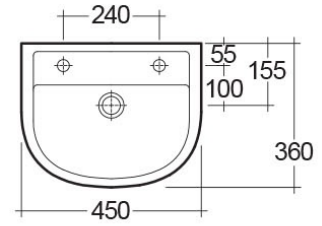

RAK-COMPACT

Wash basin | Semi Recessed

RAK
CERAMICS

Technical specifications

Dimensions: 450 x 360 mm

Weight: 10 Kg

Color: Alpine White

Shape of basin: Oval

Overflow hole: yes

Suites: [RAK-COMPACT](#)

Code	Name
CO2801AWHA	COMPACT WASH BASIN SEMI-RECESSED 45CM

Dimensions: All dimensions in mm tolerance $\pm 5\%$ for below 200mm and $\pm 3\%$ for above 200mm.

Note: Due to a continuing development programme to improve design and performance, the manufacturer reserves all rights to vary specifications without prior information.