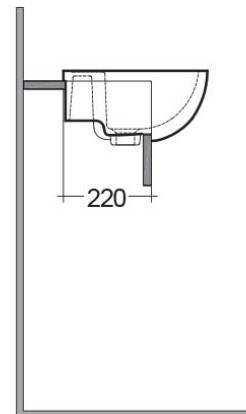

RAK-COMPACT

Wash basin | Semi Recessed

RAK
CERAMICS

Technical specifications

Dimensions: 450 x 360 mm

Weight: 10 Kg

Color: Alpine White

Shape of basin: Oval

Overflow hole: yes

Suites: [RAK-COMPACT](#)

Code	Name
CO2801AWHA	COMPACT WASH BASIN SEMI-RECESSED 45CM

Dimensions: All dimensions in mm tolerance $\pm 5\%$ for below 200mm and $\pm 3\%$ for above 200mm.

Note: Due to a continuing development programme to improve design and performance, the manufacturer reserves all rights to vary specifications without prior information.