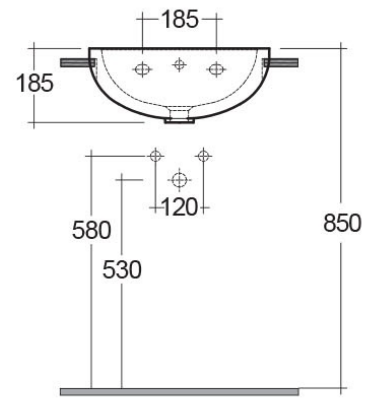

RAK-COMPACT

Wash basin | Semi Recessed

RAK
CERAMICS

Technical specifications

Dimensions: 450 x 360 mm

Weight: 10 Kg

Color: Alpine White

Shape of basin: Oval

Overflow hole: yes

Suites: [RAK-COMPACT](#)

Code	Name
CO2801AWHA	COMPACT WASH BASIN SEMI-RECESSED 45CM

Dimensions: All dimensions in mm tolerance $\pm 5\%$ for below 200mm and $\pm 3\%$ for above 200mm.

Note: Due to a continuing development programme to improve design and performance, the manufacturer reserves all rights to vary specifications without prior information.