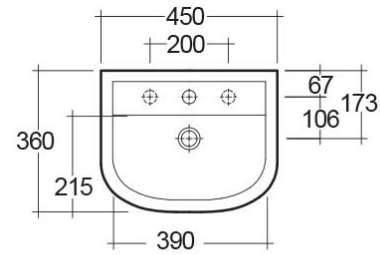

RAK-COMPACT

Wash basin | Half Pedestal

RAK
CERAMICS

Technical specifications

Dimensions: 450 x 360 mm

Weight: 17 Kg

Color: Alpine White

Shape of basin: Oval

Overflow hole: yes

Suites: [RAK-COMPACT](#)

Code	Name
CO0401AWHA	COMPACT HALF PEDESTAL
CO0701AWHA	COMPACT WASH BASIN 45CM

Dimensions: All dimensions in mm tolerance $\pm 5\%$ for below 200mm and $\pm 3\%$ for above 200mm.