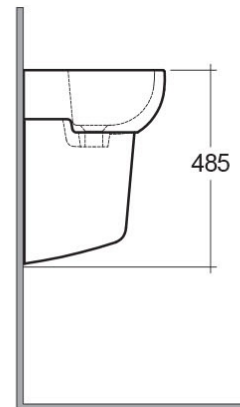

RAK-COMPACT

Wash basin | Half Pedestal

RAK
CERAMICS

Technical specifications

Dimensions: 450 x 360 mm

Weight: 17 Kg

Color: Alpine White

Shape of basin: Oval

Overflow hole: yes

Suites: [RAK-COMPACT](#)

Code	Name
CO0401AWHA	COMPACT HALF PEDESTAL
CO0701AWHA	COMPACT WASH BASIN 45CM

Dimensions: All dimensions in mm tolerance $\pm 5\%$ for below 200mm and $\pm 3\%$ for above 200mm.