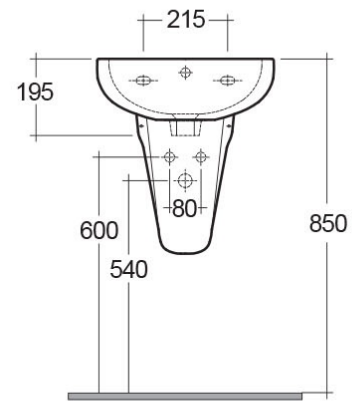

RAK-COMPACT

Wash basin | Half Pedestal

RAK
CERAMICS

Technical specifications

Dimensions: 450 x 360 mm

Weight: 17 Kg

Color: Alpine White

Shape of basin: Oval

Overflow hole: yes

Suites: [RAK-COMPACT](#)

Code	Name
CO0401AWHA	COMPACT HALF PEDESTAL
CO0701AWHA	COMPACT WASH BASIN 45CM

Dimensions: All dimensions in mm tolerance $\pm 5\%$ for below 200mm and $\pm 3\%$ for above 200mm.