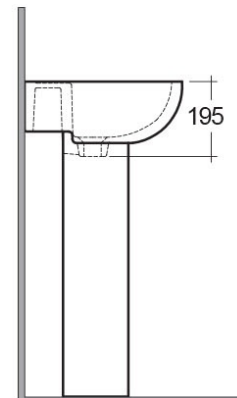

RAK-COMPACT

Wash basin | Pedestal

RAK
CERAMICS

Technical specifications

Dimensions: 545 x 410 mm

Weight: 23 Kg

Color: Alpine White

Shape of basin: Oval

Overflow hole: yes

Suites: [RAK-COMPACT](#)

Code	Name
CO0801AWHA	COMPACT WASH BASIN 55CM
ER02AWHA	EUROPA PEDESTAL

Dimensions: All dimensions in mm tolerance $\pm 5\%$ for below 200mm and $\pm 3\%$ for above 200mm.