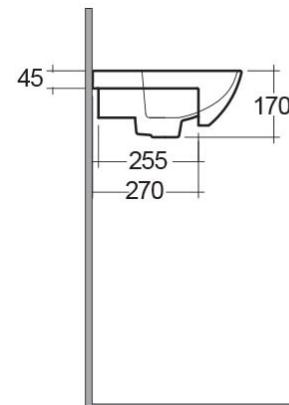

### Technical specifications

Dimensions: 500 x 380 mm

Weight: 13 Kg

Color: Alpine White

Shape of basin: Rectangle

Overflow hole: yes

Suites: [RAK-SUMMIT](#)

**Code**      **Name**

SM0901AWHA    SUMMIT WASH BASIN SEMI-RECESSED 50CM

Dimensions: All dimensions in mm tolerance  $\pm 5\%$  for below 200mm and  $\pm 3\%$  for above 200mm.

Note: Due to a continuing development programme to improve design and performance, the manufacturer reserves all rights to vary specifications without prior information.