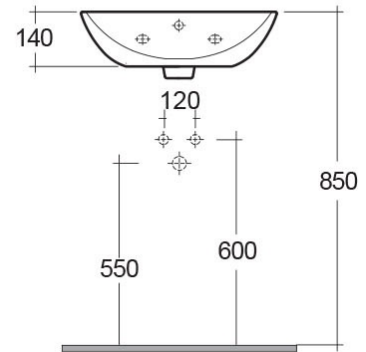

### Technical specifications

Dimensions: 500 x 380 mm

Weight: 13 Kg

Color: Alpine White

Shape of basin: Rectangle

Overflow hole: yes

Suites: [RAK-SUMMIT](#)

**Code**      **Name**

SM0901AWHA    SUMMIT WASH BASIN SEMI-RECESSED 50CM

Dimensions: All dimensions in mm tolerance  $\pm 5\%$  for below 200mm and  $\pm 3\%$  for above 200mm.

Note: Due to a continuing development programme to improve design and performance, the manufacturer reserves all rights to vary specifications without prior information.