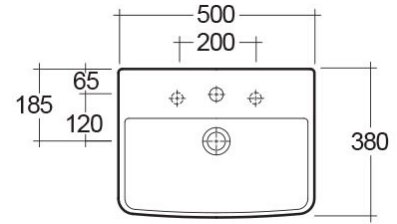

### Technical specifications

Dimensions: 500 x 380 mm

Weight: 13 Kg

Color: Alpine White

Shape of basin: Rectangle

Overflow hole: yes

Suites: [RAK-SUMMIT](#)

**Code**      **Name**

SM0901AWHA    SUMMIT WASH BASIN SEMI-RECESSED 50CM

Dimensions: All dimensions in mm tolerance  $\pm 5\%$  for below 200mm and  $\pm 3\%$  for above 200mm.

Note: Due to a continuing development programme to improve design and performance, the manufacturer reserves all rights to vary specifications without prior information.