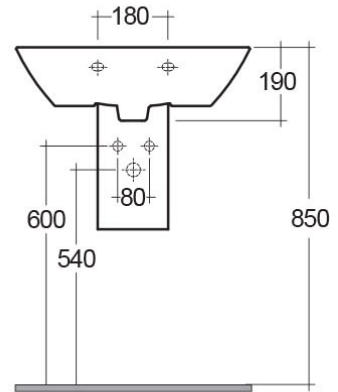

RAK-SUMMIT

Wash basin | Half Pedestal

RAK
CERAMICS

Technical specifications

Dimensions: 600 x 430 mm

Weight: 23 Kg

Color: Alpine White

Shape of basin: Rectangle

Overflow hole: yes

Suites: [RAK-SUMMIT](#)

Code	Name
SM0103AWHA	SUMMIT HALF PEDESTAL
SM0101AWHA	SUMMIT WASH BASIN 60CM

Dimensions: All dimensions in mm tolerance $\pm 5\%$ for below 200mm and $\pm 3\%$ for above 200mm.