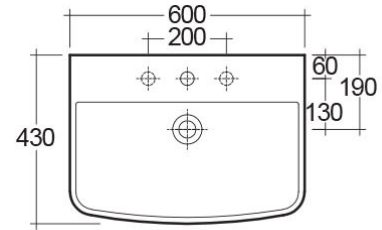

RAK-SUMMIT

Wash basin | Half Pedestal

RAK
CERAMICS

Technical specifications

Dimensions: 600 x 430 mm

Weight: 23 Kg

Color: Alpine White

Shape of basin: Rectangle

Overflow hole: yes

Suites: [RAK-SUMMIT](#)

Code	Name
SM0103AWHA	SUMMIT HALF PEDESTAL
SM0101AWHA	SUMMIT WASH BASIN 60CM

Dimensions: All dimensions in mm tolerance $\pm 5\%$ for below 200mm and $\pm 3\%$ for above 200mm.