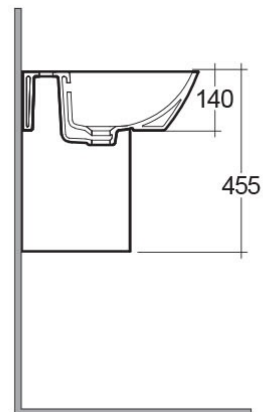

RAK-SUMMIT

Wash basin | Half Pedestal

RAK
CERAMICS

Technical specifications

Dimensions: 600 x 430 mm

Weight: 23 Kg

Color: Alpine White

Shape of basin: Rectangle

Overflow hole: yes

Suites: [RAK-SUMMIT](#)

Code	Name
SM0103AWHA	SUMMIT HALF PEDESTAL
SM0101AWHA	SUMMIT WASH BASIN 60CM

Dimensions: All dimensions in mm tolerance $\pm 5\%$ for below 200mm and $\pm 3\%$ for above 200mm.