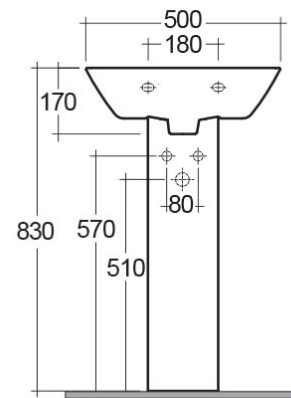

### Technical specifications

Dimensions: 500 x 385 mm

Weight: 23 Kg

Color: Alpine White

Shape of basin: Rectangle

Overflow hole: yes

Suites: [RAK-SUMMIT](#)

Code	Name
SM0102AWHA	SUMMIT PEDESTAL
SM0501AWHA	SUMMIT WASH BASIN 50CM

Dimensions: All dimensions in mm tolerance  $\pm 5\%$  for below 200mm and  $\pm 3\%$  for above 200mm.

Note: Due to a continuing development programme to improve design and performance, the manufacturer reserves all rights to vary specifications without prior information.