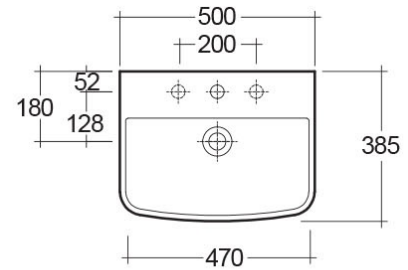

### Technical specifications

Dimensions: 500 x 385 mm

Weight: 23 Kg

Color: Alpine White

Shape of basin: Rectangle

Overflow hole: yes

Suites: [RAK-SUMMIT](#)

Code	Name
SM0102AWHA	SUMMIT PEDESTAL
SM0501AWHA	SUMMIT WASH BASIN 50CM

Dimensions: All dimensions in mm tolerance  $\pm 5\%$  for below 200mm and  $\pm 3\%$  for above 200mm.

Note: Due to a continuing development programme to improve design and performance, the manufacturer reserves all rights to vary specifications without prior information.