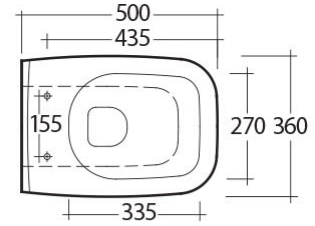

RAK-ORIGIN

Wall Hung | Water Closet

RAK
CERAMICS

Technical specifications

Dimensions: 500 x 360 mm

Weight: 20 Kg

Color: Alpine White

Trap type: P Trap

Trapway type: Concealed

Seat cover options: PP

Bowl shape: Rounded Rectangle

Soft close: yes

Suites: [RAK-ORIGIN](#)

Code	Name
------	------

ORG12AWHA	ORIGIN WATER CLOSET WALL HUNG 50CM
-----------	------------------------------------

Luxury Bathroom Solutions

Dimensions: All dimensions in mm tolerance $\pm 5\%$ for below 200mm and $\pm 3\%$ for above 200mm.

Note: Due to a continuing development programme to improve design and performance, the manufacturer reserves all rights to vary specifications without prior information.