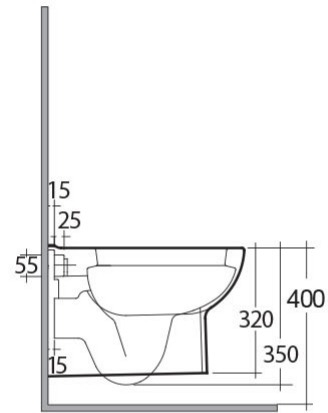

RAK-ORIGIN

Wall Hung | Water Closet

RAK
CERAMICS

Technical specifications

Dimensions: 500 x 360 mm

Weight: 20 Kg

Color: Alpine White

Trap type: P Trap

Trapway type: Concealed

Seat cover options: PP

Bowl shape: Rounded Rectangle

Soft close: yes

Suites: [RAK-ORIGIN](#)

Code	Name
------	------

ORG12AWHA	ORIGIN WATER CLOSET WALL HUNG 50CM
-----------	------------------------------------

Luxury Bathroom Solutions

Dimensions: All dimensions in mm tolerance $\pm 5\%$ for below 200mm and $\pm 3\%$ for above 200mm.

Note: Due to a continuing development programme to improve design and performance, the manufacturer reserves all rights to vary specifications without prior information.