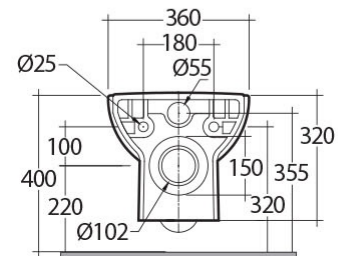

RAK-ORIGIN

Wall Hung | Water Closet

RAK
CERAMICS

Technical specifications

Dimensions: 500 x 360 mm

Weight: 20 Kg

Color: Alpine White

Trap type: P Trap

Trapway type: Concealed

Seat cover options: PP

Bowl shape: Rounded Rectangle

Soft close: yes

Suites: [RAK-ORIGIN](#)

Code	Name
------	------

ORG12AWHA	ORIGIN WATER CLOSET WALL HUNG 50CM
-----------	------------------------------------

Luxury Bathroom Solutions

Dimensions: All dimensions in mm tolerance $\pm 5\%$ for below 200mm and $\pm 3\%$ for above 200mm.

Note: Due to a continuing development programme to improve design and performance, the manufacturer reserves all rights to vary specifications without prior information.