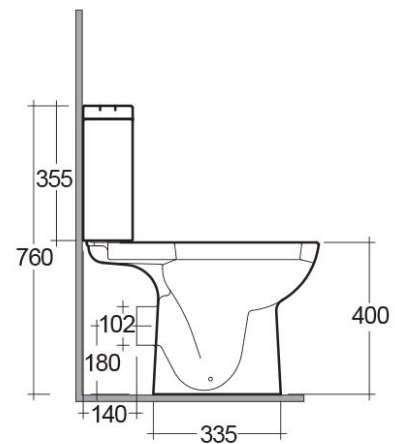

RAK-ORIGIN

Close Coupled | Water Closet

RAK
CERAMICS

Technical specifications

Dimensions: 620 x 360 mm

Weight: 31 Kg

Color: Alpine White

Trap type: P Trap

Trapway type: Concealed

Seat cover options: PP

Bowl shape: Rounded Rectangle

Soft close: yes

Suites: [RAK-ORIGIN](#)

Code	Name
------	------

ORG11AWHA	ORIGIN WATER CLOSET CLOSE COUPLED P-TRAP 62CM
-----------	---

ORG10AWHA	ORIGIN WATER CLOSET TANK
-----------	--------------------------

Luxury Bathroom Solutions

Dimensions: All dimensions in mm tolerance $\pm 5\%$ for below 200mm and $\pm 3\%$ for above 200mm.

Note: Due to a continuing development programme to improve design and performance, the manufacturer reserves all rights to vary specifications without prior information.