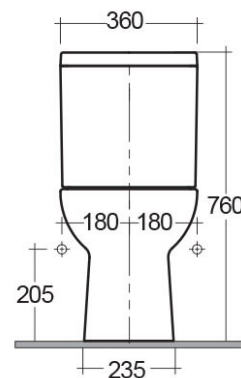

RAK-ORIGIN

Close Coupled | Water Closet

RAK
CERAMICS

Technical specifications

Dimensions: 620 x 360 mm

Weight: 31 Kg

Color: Alpine White

Trap type: P Trap

Trapway type: Concealed

Seat cover options: PP

Bowl shape: Rounded Rectangle

Soft close: yes

Suites: [RAK-ORIGIN](#)

Code	Name
------	------

ORG11AWHA	ORIGIN WATER CLOSET CLOSE COUPLED P-TRAP 62CM
-----------	---

ORG10AWHA	ORIGIN WATER CLOSET TANK
-----------	--------------------------

Luxury Bathroom Solutions

Dimensions: All dimensions in mm tolerance $\pm 5\%$ for below 200mm and $\pm 3\%$ for above 200mm.

Note: Due to a continuing development programme to improve design and performance, the manufacturer reserves all rights to vary specifications without prior information.