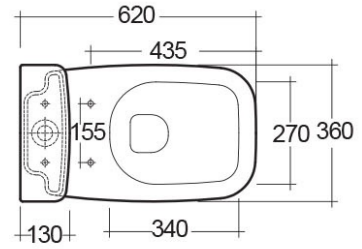

RAK-ORIGIN

Close Coupled | Water Closet

RAK
CERAMICS

Technical specifications

Dimensions: 620 x 360 mm

Weight: 31 Kg

Color: Alpine White

Trap type: P Trap

Trapway type: Concealed

Seat cover options: PP

Bowl shape: Rounded Rectangle

Soft close: yes

Suites: [RAK-ORIGIN](#)

Code	Name
------	------

ORG11AWHA	ORIGIN WATER CLOSET CLOSE COUPLED P-TRAP 62CM
-----------	---

ORG10AWHA	ORIGIN WATER CLOSET TANK
-----------	--------------------------

Luxury Bathroom Solutions

Dimensions: All dimensions in mm tolerance $\pm 5\%$ for below 200mm and $\pm 3\%$ for above 200mm.

Note: Due to a continuing development programme to improve design and performance, the manufacturer reserves all rights to vary specifications without prior information.