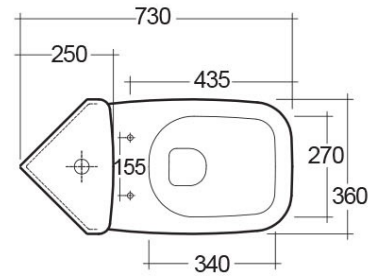

RAK-ORIGIN

Close Coupled | Water Closet

RAK
CERAMICS

Luxury Bathroom Solutions

Technical specifications

Dimensions: 730 x 360 mm

Weight: 31 Kg

Color: Alpine White

Trap type: P Trap

Trapway type: Concealed

Seat cover options: PP

Bowl shape: Rounded Rectangle

Soft close: yes

Quick remove seat cover: yes

Dual flush: yes

Suites: [RAK-ORIGIN](#)

Code	Name
ORG11AWHA	ORIGIN WATER CLOSET CLOSE COUPLED P-TRAP 62CM
ORG04AWHA	ORIGIN WATER CLOSET TANK CORNER

Dimensions: All dimensions in mm tolerance $\pm 5\%$ for below 200mm and $\pm 3\%$ for above 200mm.