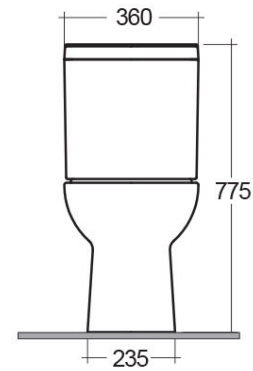

RAK-ORIGIN

Close Coupled | Water Closet

RAK
CERAMICS

Luxury Bathroom Solutions

Technical specifications

Dimensions: 730 x 360 mm

Weight: 31 Kg

Color: Alpine White

Trap type: P Trap

Trapway type: Concealed

Seat cover options: PP

Bowl shape: Rounded Rectangle

Soft close: yes

Quick remove seat cover: yes

Dual flush: yes

Suites: [RAK-ORIGIN](#)

Code	Name
ORG11AWHA	ORIGIN WATER CLOSET CLOSE COUPLED P-TRAP 62CM
ORG04AWHA	ORIGIN WATER CLOSET TANK CORNER

Dimensions: All dimensions in mm tolerance $\pm 5\%$ for below 200mm and $\pm 3\%$ for above 200mm.