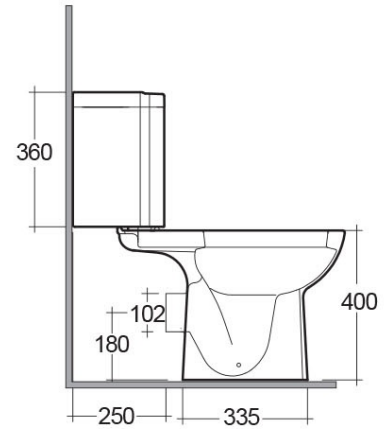

RAK-ORIGIN

Close Coupled | Water Closet

RAK
CERAMICS

Luxury Bathroom Solutions

Technical specifications

Dimensions: 730 x 360 mm

Weight: 31 Kg

Color: Alpine White

Trap type: P Trap

Trapway type: Concealed

Seat cover options: PP

Bowl shape: Rounded Rectangle

Soft close: yes

Quick remove seat cover: yes

Dual flush: yes

Suites: [RAK-ORIGIN](#)

Code	Name
ORG11AWHA	ORIGIN WATER CLOSET CLOSE COUPLED P-TRAP 62CM
ORG04AWHA	ORIGIN WATER CLOSET TANK CORNER

Dimensions: All dimensions in mm tolerance $\pm 5\%$ for below 200mm and $\pm 3\%$ for above 200mm.