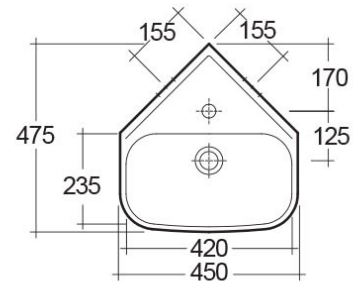

RAK-ORIGIN

Wash basin | Pedestal

RAK
CERAMICS

Technical specifications

Dimensions: 450 x 475 mm

Weight: 20 Kg

Color: Alpine White

Shape of basin: Rounded Rectangle

Overflow hole: yes

Suites: [RAK-ORIGIN](#)

Code	Name
CY02AWHA	CAROLINE PEDESTAL
ORG2601AWHA	ORIGIN WASH BASIN CORNER 45CM

Dimensions: All dimensions in mm tolerance $\pm 5\%$ for below 200mm and $\pm 3\%$ for above 200mm.