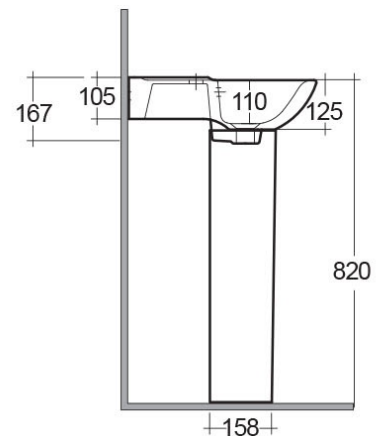

RAK-ORIGIN

Wash basin | Pedestal

RAK
CERAMICS

Technical specifications

Dimensions: 450 x 475 mm

Weight: 20 Kg

Color: Alpine White

Shape of basin: Rounded Rectangle

Overflow hole: yes

Suites: [RAK-ORIGIN](#)

Code	Name
CY02AWHA	CAROLINE PEDESTAL
ORG2601AWHA	ORIGIN WASH BASIN CORNER 45CM

Dimensions: All dimensions in mm tolerance $\pm 5\%$ for below 200mm and $\pm 3\%$ for above 200mm.