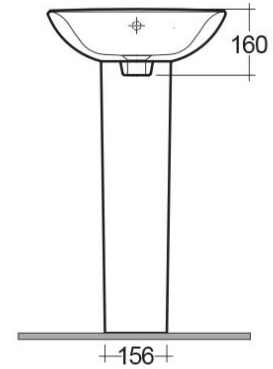

RAK-ORIGIN

Wash basin | Pedestal

RAK
CERAMICS

Technical specifications

Dimensions: 450 x 475 mm

Weight: 20 Kg

Color: Alpine White

Shape of basin: Rounded Rectangle

Overflow hole: yes

Suites: [RAK-ORIGIN](#)

Code	Name
CY02AWHA	CAROLINE PEDESTAL
ORG2601AWHA	ORIGIN WASH BASIN CORNER 45CM

Dimensions: All dimensions in mm tolerance $\pm 5\%$ for below 200mm and $\pm 3\%$ for above 200mm.