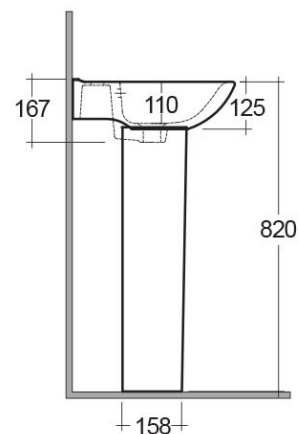

### Technical specifications

Dimensions: 520 x 430 mm

Weight: 22 Kg

Color: Alpine White

Shape of basin: Rounded Rectangle

Overflow hole: yes

Suites: [RAK-ORIGIN](#)

Code	Name
CY02AWHA	CAROLINE PEDESTAL
ORG0801AWHA	ORIGIN WASH BASIN 52CM

Dimensions: All dimensions in mm tolerance  $\pm 5\%$  for below 200mm and  $\pm 3\%$  for above 200mm.

Note: Due to a continuing development programme to improve design and performance, the manufacturer reserves all rights to vary specifications without prior information.