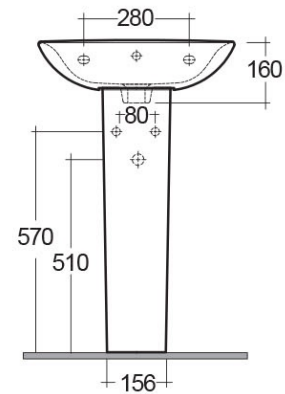

### Technical specifications

Dimensions: 520 x 430 mm

Weight: 22 Kg

Color: Alpine White

Shape of basin: Rounded Rectangle

Overflow hole: yes

Suites: [RAK-ORIGIN](#)

Code	Name
CY02AWHA	CAROLINE PEDESTAL
ORG0801AWHA	ORIGIN WASH BASIN 52CM

Dimensions: All dimensions in mm tolerance  $\pm 5\%$  for below 200mm and  $\pm 3\%$  for above 200mm.

Note: Due to a continuing development programme to improve design and performance, the manufacturer reserves all rights to vary specifications without prior information.