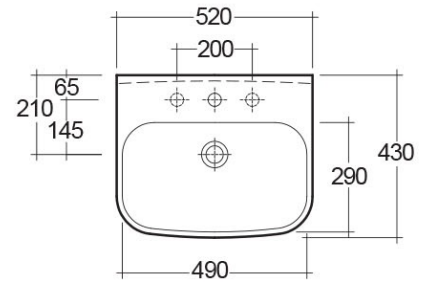

### Technical specifications

Dimensions: 520 x 430 mm

Weight: 22 Kg

Color: Alpine White

Shape of basin: Rounded Rectangle

Overflow hole: yes

Suites: [RAK-ORIGIN](#)

Code	Name
CY02AWHA	CAROLINE PEDESTAL
ORG0801AWHA	ORIGIN WASH BASIN 52CM

Dimensions: All dimensions in mm tolerance  $\pm 5\%$  for below 200mm and  $\pm 3\%$  for above 200mm.

Note: Due to a continuing development programme to improve design and performance, the manufacturer reserves all rights to vary specifications without prior information.