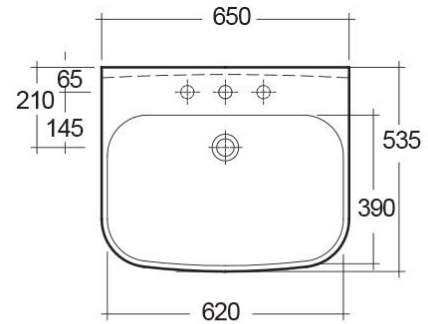

RAK-ORIGIN

Wash basin | Half Pedestal

RAK
CERAMICS

Technical specifications

Dimensions: 650 x 535 mm

Weight: 26 Kg

Color: Alpine White

Shape of basin: Rounded Rectangle

Overflow hole: yes

Suites: [RAK-ORIGIN](#)

Code	Name
CY0103AWHA	CAROLINE HALF PEDESTAL
ORG0101AWHA	ORIGIN WASH BASIN 65CM

Dimensions: All dimensions in mm tolerance $\pm 5\%$ for below 200mm and $\pm 3\%$ for above 200mm.