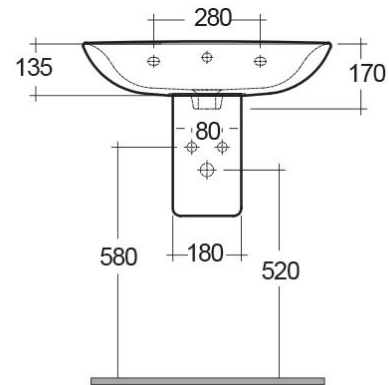

RAK-ORIGIN

Wash basin | Half Pedestal

RAK
CERAMICS

Technical specifications

Dimensions: 650 x 535 mm

Weight: 26 Kg

Color: Alpine White

Shape of basin: Rounded Rectangle

Overflow hole: yes

Suites: [RAK-ORIGIN](#)

Code	Name
CY0103AWHA	CAROLINE HALF PEDESTAL
ORG0101AWHA	ORIGIN WASH BASIN 65CM

Dimensions: All dimensions in mm tolerance $\pm 5\%$ for below 200mm and $\pm 3\%$ for above 200mm.