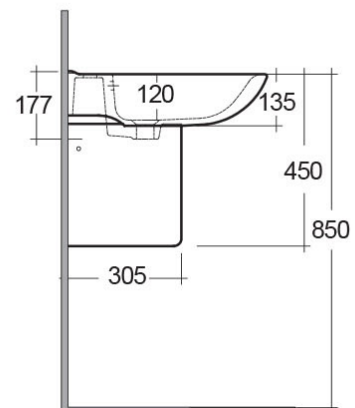

RAK-ORIGIN

Wash basin | Half Pedestal

RAK
CERAMICS

Technical specifications

Dimensions: 650 x 535 mm

Weight: 26 Kg

Color: Alpine White

Shape of basin: Rounded Rectangle

Overflow hole: yes

Suites: [RAK-ORIGIN](#)

Code	Name
CY0103AWHA	CAROLINE HALF PEDESTAL
ORG0101AWHA	ORIGIN WASH BASIN 65CM

Dimensions: All dimensions in mm tolerance $\pm 5\%$ for below 200mm and $\pm 3\%$ for above 200mm.