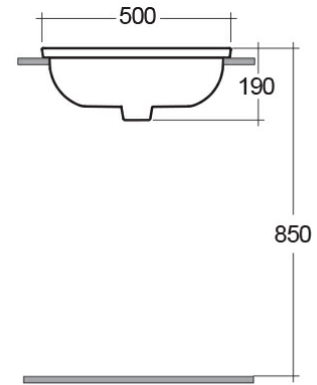

RAK-SERIES 600

Wash basin | Drop In

RAK
CERAMICS

Technical specifications

Dimensions: 500 x 425 mm

Weight: 10 Kg

Color: Alpine White

Shape of basin: Rounded Rectangle

Overflow hole: yes

Suites: [RAK-SERIES 600](#)

Code	Name
SE0902AWHA	SERIES 600 WASH BASIN DROP-IN 50CM

Dimensions: All dimensions in mm tolerance $\pm 5\%$ for below 200mm and $\pm 3\%$ for above 200mm.

Note: Due to a continuing development programme to improve design and performance, the manufacturer reserves all rights to vary specifications without prior information.