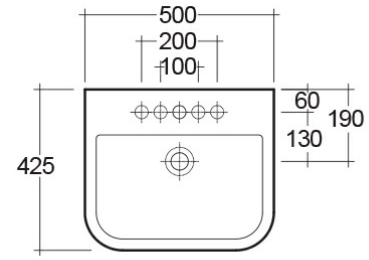

RAK-SERIES 600

Wash basin | Drop In

RAK
CERAMICS

Technical specifications

Dimensions: 500 x 425 mm

Weight: 10 Kg

Color: Alpine White

Shape of basin: Rounded Rectangle

Overflow hole: yes

Suites: [RAK-SERIES 600](#)

Code	Name
SE0902AWHA	SERIES 600 WASH BASIN DROP-IN 50CM

Dimensions: All dimensions in mm tolerance $\pm 5\%$ for below 200mm and $\pm 3\%$ for above 200mm.

Note: Due to a continuing development programme to improve design and performance, the manufacturer reserves all rights to vary specifications without prior information.