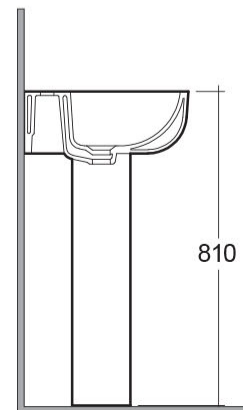

RAK-SERIES 600

Wash basin | Pedestal

RAK
CERAMICS

Technical specifications

Dimensions: 520 x 425 mm

Weight: 26 Kg

Color: Alpine White

Shape of basin: Rounded Rectangle

Overflow hole: yes

Suites: [RAK-SERIES 600](#)

Code	Name
ER02AWHA	EUROPA PEDESTAL
SE0101AWHA	SERIES 600 WASH BASIN 52CM

Dimensions: All dimensions in mm tolerance $\pm 5\%$ for below 200mm and $\pm 3\%$ for above 200mm.