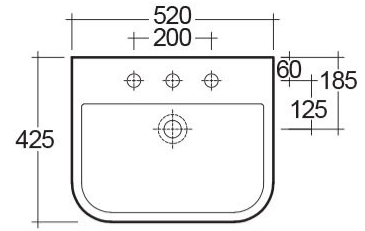

RAK-SERIES 600

Wash basin | Pedestal

RAK
CERAMICS

Technical specifications

Dimensions: 520 x 425 mm

Weight: 26 Kg

Color: Alpine White

Shape of basin: Rounded Rectangle

Overflow hole: yes

Suites: [RAK-SERIES 600](#)

Code	Name
ER02AWHA	EUROPA PEDESTAL
SE0101AWHA	SERIES 600 WASH BASIN 52CM

Dimensions: All dimensions in mm tolerance $\pm 5\%$ for below 200mm and $\pm 3\%$ for above 200mm.