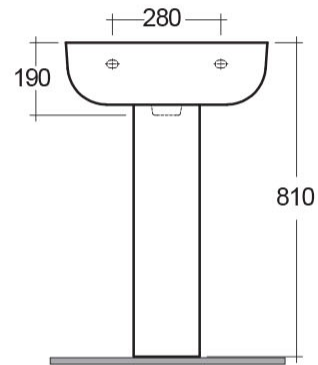

RAK-SERIES 600

Wash basin | Pedestal

RAK
CERAMICS

Technical specifications

Dimensions: 520 x 425 mm

Weight: 26 Kg

Color: Alpine White

Shape of basin: Rounded Rectangle

Overflow hole: yes

Suites: [RAK-SERIES 600](#)

Code	Name
ER02AWHA	EUROPA PEDESTAL
SE0101AWHA	SERIES 600 WASH BASIN 52CM

Dimensions: All dimensions in mm tolerance $\pm 5\%$ for below 200mm and $\pm 3\%$ for above 200mm.