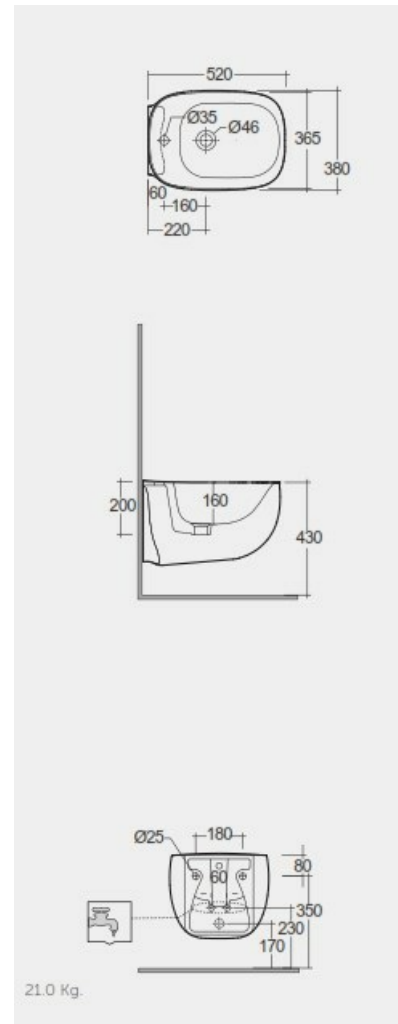

RAK-ILLUSION-W/HIDDEN FIXATIONS

Bidets | Wall Hung

RAK
CERAMICS

Technical specifications

Dimensions: 520 x 380 mm

Weight: 21 Kg

Color: Alpine White

Parts: ILLBD2101AWHA - RAK-ILLUSION-W/HIDDEN FIXATIONS

Suites: [RAK-ILLUSION](#)

Code	Name
ILLBD2101AWHA	RAK-ILLUSION-W/HIDDEN FIXATIONS

Dimensions: All dimensions in mm. Tolerance of vitreous china & fireclay items: $\pm 5\%$ for below 200mm and $\pm 3\%$ for above 200mm; for all other items tolerance $\pm 1\%$. Note: Due to a continuing development program to improve design and performance, the manufacturer reserves all rights to vary specifications without prior information. Please note accessories are for photographic use only.