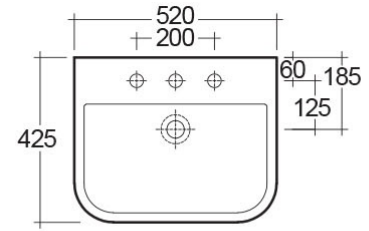

### Technical specifications

Dimensions: 520 x 425 mm

Weight: 22 Kg

Color: Alpine White

Shape of basin: Rounded Rectangle

Overflow hole: yes

Suites: [RAK-SERIES 600](#)

| Code       | Name                       |
|------------|----------------------------|
| SE0103AWHA | SERIES 600 HALF PEDESTAL   |
| SE0101AWHA | SERIES 600 WASH BASIN 52CM |

Dimensions: All dimensions in mm tolerance  $\pm 5\%$  for below 200mm and  $\pm 3\%$  for above 200mm.

Note: Due to a continuing development programme to improve design and performance, the manufacturer reserves all rights to vary specifications without prior information.