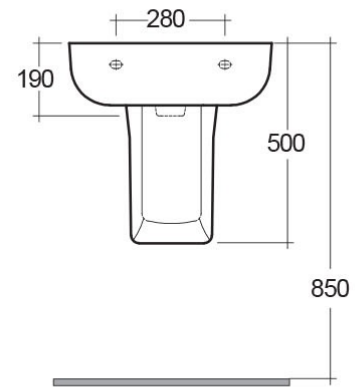

## Wash basin | Half Pedestal

**RAK**  
CERAMICS

### Technical specifications

Dimensions: 520 x 425 mm

Weight: 22 Kg

Color: Alpine White

Shape of basin: Rounded Rectangle

Overflow hole: yes

Suites: [RAK-SERIES 600](#)

| Code       | Name                       |
|------------|----------------------------|
| SE0103AWHA | SERIES 600 HALF PEDESTAL   |
| SE0101AWHA | SERIES 600 WASH BASIN 52CM |

Dimensions: All dimensions in mm tolerance  $\pm 5\%$  for below 200mm and  $\pm 3\%$  for above 200mm.

Note: Due to a continuing development programme to improve design and performance, the manufacturer reserves all rights to vary specifications without prior information.