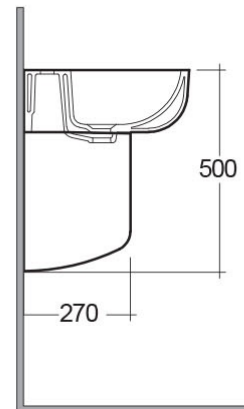

### Technical specifications

Dimensions: 520 x 425 mm

Weight: 22 Kg

Color: Alpine White

Shape of basin: Rounded Rectangle

Overflow hole: yes

Suites: [RAK-SERIES 600](#)

| Code       | Name                       |
|------------|----------------------------|
| SE0103AWHA | SERIES 600 HALF PEDESTAL   |
| SE0101AWHA | SERIES 600 WASH BASIN 52CM |

Dimensions: All dimensions in mm tolerance  $\pm 5\%$  for below 200mm and  $\pm 3\%$  for above 200mm.

Note: Due to a continuing development programme to improve design and performance, the manufacturer reserves all rights to vary specifications without prior information.