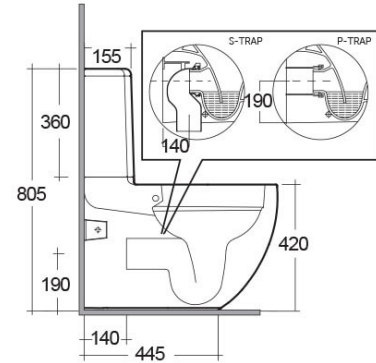

RAK-ILLUSION-W/HIDDEN FIXATIONS

Close Coupled | Water Closet

RAK
CERAMICS

Technical specifications

Dimensions:	640 x 380 mm
Weight:	38 Kg
Color:	Alpine White
Trap type:	P Trap & S Trap
Trapway type:	Concealed
Seat cover options:	ABS Plastic
Bowl shape:	Compact Oval
Suites:	RAK-ILLUSION

Code	Name
ILLWT1800AWHA	RAK-ILLUSION
ILLWC1146AWHA	RAK-ILLUSION-W/HIDDEN FIXATIONS

Dimensions: All dimensions in mm. Tolerance of vitreous china & fireclay items: $\pm 5\%$ for below 200mm and $\pm 3\%$ for above 200mm; for all other items tolerance $\pm 1\%$. Note: Due to a continuing development program to improve design and performance, the manufacturer reserves all rights to vary specifications without prior information. Please note accessories are for photographic use only.