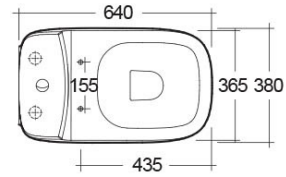

RAK-ILLUSION-W/HIDDEN FIXATIONS

Close Coupled | Water Closet

RAK
CERAMICS

Technical specifications

Dimensions:	640 x 380 mm
Weight:	38 Kg
Color:	Alpine White
Trap type:	P Trap & S Trap
Trapway type:	Concealed
Seat cover options:	ABS Plastic
Bowl shape:	Compact Oval
Suites:	RAK-ILLUSION

Code	Name
ILLWT1800AWHA	RAK-ILLUSION
ILLWC1146AWHA	RAK-ILLUSION-W/HIDDEN FIXATIONS

Dimensions: All dimensions in mm. Tolerance of vitreous china & fireclay items: $\pm 5\%$ for below 200mm and $\pm 3\%$ for above 200mm; for all other items tolerance $\pm 1\%$. Note: Due to a continuing development program to improve design and performance, the manufacturer reserves all rights to vary specifications without prior information. Please note accessories are for photographic use only.