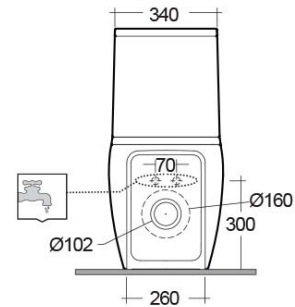

RAK-ILLUSION-W/HIDDEN FIXATIONS

Close Coupled | Water Closet

RAK
CERAMICS

Technical specifications

Dimensions:	640 x 380 mm
Weight:	38 Kg
Color:	Alpine White
Trap type:	P Trap & S Trap
Trapway type:	Concealed
Seat cover options:	ABS Plastic
Bowl shape:	Compact Oval
Suites:	RAK-ILLUSION

Code	Name
ILLWT1800AWHA	RAK-ILLUSION
ILLWC1146AWHA	RAK-ILLUSION-W/HIDDEN FIXATIONS

Dimensions: All dimensions in mm. Tolerance of vitreous china & fireclay items: $\pm 5\%$ for below 200mm and $\pm 3\%$ for above 200mm; for all other items tolerance $\pm 1\%$. Note: Due to a continuing development program to improve design and performance, the manufacturer reserves all rights to vary specifications without prior information. Please note accessories are for photographic use only.