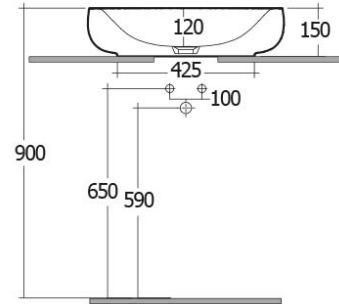

### Technical specifications

Dimensions: 600 x 380 mm

Weight: 14 Kg

Color: Alpine White

Shape of basin: Oval

Suites: [RAK-ILLUSION](#)

Code	Name
ILLCT6000AWHA	RAK-ILLUSION

Dimensions: All dimensions in mm. Tolerance of vitreous china & fireclay items:  $\pm 5\%$  for below 200mm and  $\pm 3\%$  for above 200mm; for all other items tolerance  $\pm 1\%$ . Note: Due to a continuing development program to improve design and performance, the manufacturer reserves all rights to vary specifications without prior information. Please note accessories are for photographic use only.