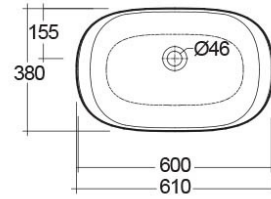

# RAK-ILLUSION

### Technical specifications

Dimensions: 600 x 380 mm

Weight: 14 Kg

Color: Alpine White

Shape of basin: Oval

Suites: [RAK-ILLUSION](#)

Code	Name
ILLCT6000AWHA	RAK-ILLUSION

Dimensions: All dimensions in mm. Tolerance of vitreous china & fireclay items:  $\pm 5\%$  for below 200mm and  $\pm 3\%$  for above 200mm; for all other items tolerance  $\pm 1\%$ . Note: Due to a continuing development program to improve design and performance, the manufacturer reserves all rights to vary specifications without prior information. Please note accessories are for photographic use only.