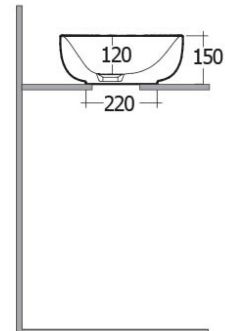

### Technical specifications

Dimensions: 600 x 380 mm

Weight: 14 Kg

Color: Alpine White

Shape of basin: Oval

Suites: [RAK-ILLUSION](#)

Code	Name
ILLCT6000AWHA	RAK-ILLUSION

Dimensions: All dimensions in mm. Tolerance of vitreous china & fireclay items:  $\pm 5\%$  for below 200mm and  $\pm 3\%$  for above 200mm; for all other items tolerance  $\pm 1\%$ . Note: Due to a continuing development program to improve design and performance, the manufacturer reserves all rights to vary specifications without prior information. Please note accessories are for photographic use only.