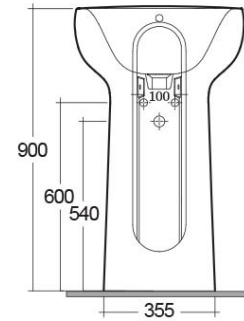

## Technical specifications

Dimensions: 540 x 440 mm

Weight: 49 Kg

Color: Alpine White

Shape of basin: Round

Overflow hole: yes

Suites: [RAK-ILLUSION](#)

| Code          | Name         |
|---------------|--------------|
| ILLFS5501AWHA | RAK-ILLUSION |

Dimensions: All dimensions in mm. Tolerance of vitreous china & fireclay items:  $\pm 5\%$  for below 200mm and  $\pm 3\%$  for above 200mm; for all other items tolerance  $\pm 1\%$ . Note: Due to a continuing development program to improve design and performance, the manufacturer reserves all rights to vary specifications without prior information. Please note accessories are for photographic use only.