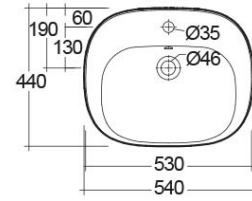

# RAK-ILLUSION-W/HIDDEN FIXATIONS

Wash basin | Free Standing

**RAK**  
CERAMICS

## Technical specifications

Dimensions: 540 x 440 mm

Weight: 49 Kg

Color: Alpine White

Shape of basin: Round

Overflow hole: yes

Suites: [RAK-ILLUSION](#)

| Code          | Name         |
|---------------|--------------|
| ILLFS5501AWHA | RAK-ILLUSION |

Dimensions: All dimensions in mm. Tolerance of vitreous china & fireclay items:  $\pm 5\%$  for below 200mm and  $\pm 3\%$  for above 200mm; for all other items tolerance  $\pm 1\%$ . Note: Due to a continuing development program to improve design and performance, the manufacturer reserves all rights to vary specifications without prior information. Please note accessories are for photographic use only.