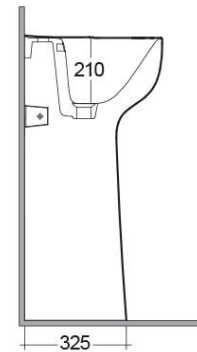

## Technical specifications

Dimensions: 540 x 440 mm

Weight: 49 Kg

Color: Alpine White

Shape of basin: Round

Overflow hole: yes

Suites: [RAK-ILLUSION](#)

| Code          | Name         |
|---------------|--------------|
| ILLFS5501AWHA | RAK-ILLUSION |

Dimensions: All dimensions in mm. Tolerance of vitreous china & fireclay items:  $\pm 5\%$  for below 200mm and  $\pm 3\%$  for above 200mm; for all other items tolerance  $\pm 1\%$ . Note: Due to a continuing development program to improve design and performance, the manufacturer reserves all rights to vary specifications without prior information. Please note accessories are for photographic use only.