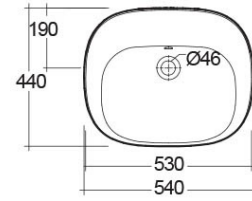

RAK-ILLUSION-W/HIDDEN FIXATIONS

Wash basin | Free Standing

RAK
CERAMICS

Technical specifications

Dimensions: 540 x 440 mm

Weight: 49 Kg

Color: Alpine White

Shape of basin: Round

Overflow hole: yes

Suites: [RAK-ILLUSION](#)

Code	Name
ILLFS5500AWHA	RAK-ILLUSION-W/HIDDEN FIXATIONS

Dimensions: All dimensions in mm. Tolerance of vitreous china & fireclay items: $\pm 5\%$ for below 200mm and $\pm 3\%$ for above 200mm; for all other items tolerance $\pm 1\%$. Note: Due to a continuing development program to improve design and performance, the manufacturer reserves all rights to vary specifications without prior information. Please note accessories are for photographic use only.