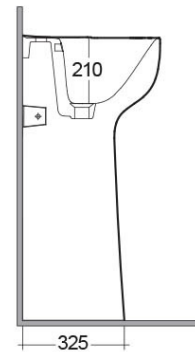

RAK-ILLUSION-W/HIDDEN FIXATIONS

Wash basin | Free Standing

RAK
CERAMICS

Technical specifications

Dimensions: 540 x 440 mm

Weight: 49 Kg

Color: Alpine White

Shape of basin: Round

Overflow hole: yes

Suites: [RAK-ILLUSION](#)

Code	Name
ILLFS5500AWHA	RAK-ILLUSION-W/HIDDEN FIXATIONS

Dimensions: All dimensions in mm. Tolerance of vitreous china & fireclay items: $\pm 5\%$ for below 200mm and $\pm 3\%$ for above 200mm; for all other items tolerance $\pm 1\%$. Note: Due to a continuing development program to improve design and performance, the manufacturer reserves all rights to vary specifications without prior information. Please note accessories are for photographic use only.