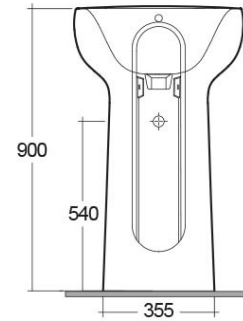

RAK-ILLUSION-W/HIDDEN FIXATIONS

Wash basin | Free Standing

RAK
CERAMICS

Technical specifications

Dimensions: 540 x 440 mm

Weight: 49 Kg

Color: Alpine White

Shape of basin: Round

Overflow hole: yes

Suites: [RAK-ILLUSION](#)

Code	Name
ILLFS5500AWHA	RAK-ILLUSION-W/HIDDEN FIXATIONS

Dimensions: All dimensions in mm. Tolerance of vitreous china & fireclay items: $\pm 5\%$ for below 200mm and $\pm 3\%$ for above 200mm; for all other items tolerance $\pm 1\%$. Note: Due to a continuing development program to improve design and performance, the manufacturer reserves all rights to vary specifications without prior information. Please note accessories are for photographic use only.