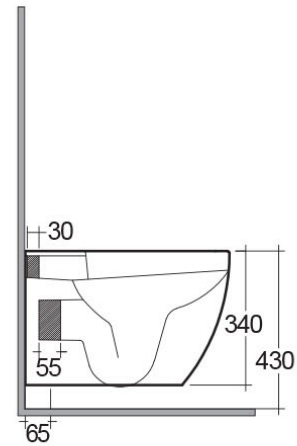

RAK-METROPOLITAN-W/HIDDEN FIXATIONS

Wall Hung | Water Closet

RAK
CERAMICS

Technical specifications

Dimensions: 525 x 337 mm

Weight: 28 Kg

Color: Alpine White

Trap type: P Trap

Trapway type: Concealed

Seat cover options: ABS & Urea

Bowl shape: Rounded Rectangle

Soft close: yes

Dual flush: yes

Suites: [RAK-METROPOLITAN](#)

Code	Name
------	------

MP13AWHA	METROPOLITAN WATER CLOSET RIMLESS WALL HUNG W/HIDDEN FIXATIONS 52CM
----------	---

Luxury Bathroom Solutions

Dimensions: All dimensions in mm tolerance $\pm 5\%$ for below 200mm and $\pm 3\%$ for above 200mm.

Note: Due to a continuing development programme to improve design and performance, the manufacturer reserves all rights to vary specifications without prior information.