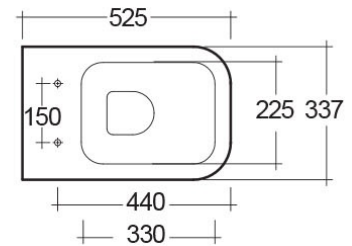

RAK-METROPOLITAN-W/HIDDEN FIXATIONS

Wall Hung | Water Closet

RAK
CERAMICS

Technical specifications

Dimensions: 525 x 337 mm

Weight: 28 Kg

Color: Alpine White

Trap type: P Trap

Trapway type: Concealed

Seat cover options: ABS & Urea

Bowl shape: Rounded Rectangle

Soft close: yes

Dual flush: yes

Suites: [RAK-METROPOLITAN](#)

Code	Name
------	------

MP13AWHA	METROPOLITAN WATER CLOSET RIMLESS WALL HUNG W/HIDDEN FIXATIONS 52CM
----------	---

Luxury Bathroom Solutions

Dimensions: All dimensions in mm tolerance $\pm 5\%$ for below 200mm and $\pm 3\%$ for above 200mm.

Note: Due to a continuing development programme to improve design and performance, the manufacturer reserves all rights to vary specifications without prior information.