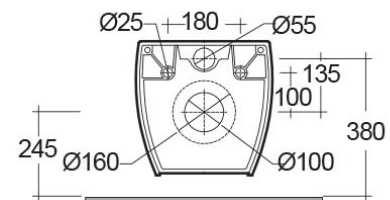

RAK-METROPOLITAN-W/HIDDEN FIXATIONS

Wall Hung | Water Closet

RAK
CERAMICS

Technical specifications

Dimensions: 525 x 337 mm

Weight: 28 Kg

Color: Alpine White

Trap type: P Trap

Trapway type: Concealed

Seat cover options: ABS & Urea

Bowl shape: Rounded Rectangle

Soft close: yes

Dual flush: yes

Suites: [RAK-METROPOLITAN](#)

Code	Name
------	------

MP13AWHA	METROPOLITAN WATER CLOSET RIMLESS WALL HUNG W/HIDDEN FIXATIONS 52CM
----------	---

Luxury Bathroom Solutions

Dimensions: All dimensions in mm tolerance $\pm 5\%$ for below 200mm and $\pm 3\%$ for above 200mm.

Note: Due to a continuing development programme to improve design and performance, the manufacturer reserves all rights to vary specifications without prior information.