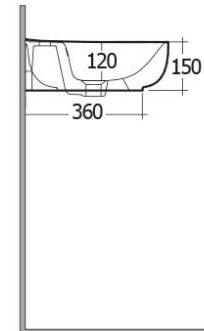

### Technical specifications

Dimensions:	550 x 440 mm
Weight:	14 Kg
Color:	Alpine White
Shape of basin:	Oval
Overflow hole:	yes
Suites:	<a href="#">RAK-ILLUSION</a>

Code	Name
ILLWB5501AWHA	RAK-ILLUSION

Dimensions: All dimensions in mm. Tolerance of vitreous china & fireclay items:  $\pm 5\%$  for below 200mm and  $\pm 3\%$  for above 200mm; for all other items tolerance  $\pm 1\%$ . Note: Due to a continuing development program to improve design and performance, the manufacturer reserves all rights to vary specifications without prior information. Please note accessories are for photographic use only.