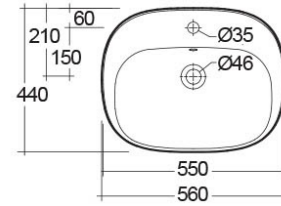

### Technical specifications

Dimensions:	550 x 440 mm
Weight:	14 Kg
Color:	Alpine White
Shape of basin:	Oval
Overflow hole:	yes
Suites:	<a href="#">RAK-ILLUSION</a>

Code	Name
ILLWB5501AWHA	RAK-ILLUSION

Dimensions: All dimensions in mm. Tolerance of vitreous china & fireclay items:  $\pm 5\%$  for below 200mm and  $\pm 3\%$  for above 200mm; for all other items tolerance  $\pm 1\%$ . Note: Due to a continuing development program to improve design and performance, the manufacturer reserves all rights to vary specifications without prior information. Please note accessories are for photographic use only.