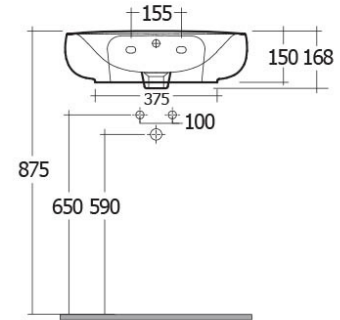

### Technical specifications

Dimensions:	550 x 440 mm
Weight:	14 Kg
Color:	Alpine White
Shape of basin:	Oval
Overflow hole:	yes
Suites:	<a href="#">RAK-ILLUSION</a>

Code	Name
ILLWB5501AWHA	RAK-ILLUSION

Dimensions: All dimensions in mm. Tolerance of vitreous china & fireclay items:  $\pm 5\%$  for below 200mm and  $\pm 3\%$  for above 200mm; for all other items tolerance  $\pm 1\%$ . Note: Due to a continuing development program to improve design and performance, the manufacturer reserves all rights to vary specifications without prior information. Please note accessories are for photographic use only.