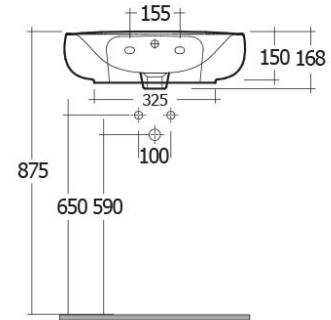

### Technical specifications

Dimensions: 500 x 440 mm

Weight: 13 Kg

Color: Alpine White

Shape of basin: Oval

Overflow hole: yes

Suites: [RAK-ILLUSION](#)

Code	Name
ILLWB5001AWHA	RAK-ILLUSION

Dimensions: All dimensions in mm. Tolerance of vitreous china & fireclay items:  $\pm 5\%$  for below 200mm and  $\pm 3\%$  for above 200mm; for all other items tolerance  $\pm 1\%$ . Note: Due to a continuing development program to improve design and performance, the manufacturer reserves all rights to vary specifications without prior information. Please note accessories are for photographic use only.