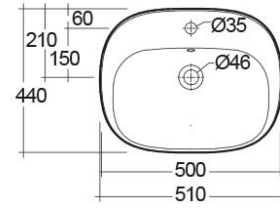

### Technical specifications

Dimensions: 500 x 440 mm

Weight: 13 Kg

Color: Alpine White

Shape of basin: Oval

Overflow hole: yes

Suites: [RAK-ILLUSION](#)

Code	Name
ILLWB5001AWHA	RAK-ILLUSION

Dimensions: All dimensions in mm. Tolerance of vitreous china & fireclay items:  $\pm 5\%$  for below 200mm and  $\pm 3\%$  for above 200mm; for all other items tolerance  $\pm 1\%$ . Note: Due to a continuing development program to improve design and performance, the manufacturer reserves all rights to vary specifications without prior information. Please note accessories are for photographic use only.