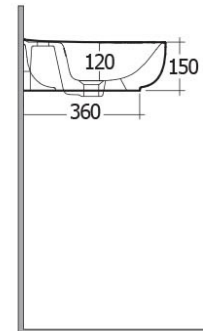

### Technical specifications

Dimensions: 500 x 440 mm

Weight: 13 Kg

Color: Alpine White

Shape of basin: Oval

Overflow hole: yes

Suites: [RAK-ILLUSION](#)

Code	Name
ILLWB5001AWHA	RAK-ILLUSION

Dimensions: All dimensions in mm. Tolerance of vitreous china & fireclay items:  $\pm 5\%$  for below 200mm and  $\pm 3\%$  for above 200mm; for all other items tolerance  $\pm 1\%$ . Note: Due to a continuing development program to improve design and performance, the manufacturer reserves all rights to vary specifications without prior information. Please note accessories are for photographic use only.