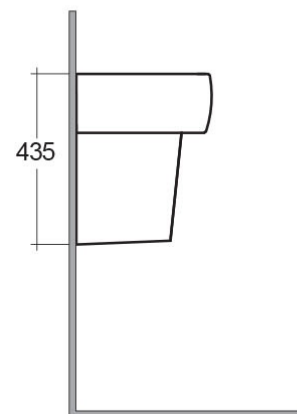

### Technical specifications

Dimensions: 420 x 345 mm

Weight: 17 Kg

Color: Alpine White

Shape of basin: Rounded Rectangle

Overflow hole: yes

Suites: [RAK-METROPOLITAN](#)

Code	Name
MP0103WHA	METROPOLITAN HALF PEDESTAL
MP0701AWHA	METROPOLITAN WASH BASIN 42CM

Dimensions: All dimensions in mm tolerance  $\pm 5\%$  for below 200mm and  $\pm 3\%$  for above 200mm.

Note: Due to a continuing development programme to improve design and performance, the manufacturer reserves all rights to vary specifications without prior information.