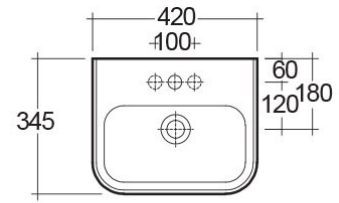

### Technical specifications

Dimensions: 420 x 345 mm

Weight: 17 Kg

Color: Alpine White

Shape of basin: Rounded Rectangle

Overflow hole: yes

Suites: [RAK-METROPOLITAN](#)

Code	Name
MP0103WHA	METROPOLITAN HALF PEDESTAL
MP0701AWHA	METROPOLITAN WASH BASIN 42CM

Dimensions: All dimensions in mm tolerance  $\pm 5\%$  for below 200mm and  $\pm 3\%$  for above 200mm.

Note: Due to a continuing development programme to improve design and performance, the manufacturer reserves all rights to vary specifications without prior information.