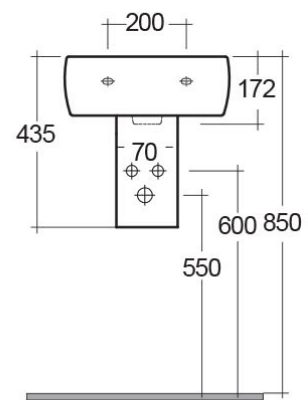

### Technical specifications

Dimensions: 420 x 345 mm

Weight: 17 Kg

Color: Alpine White

Shape of basin: Rounded Rectangle

Overflow hole: yes

Suites: [RAK-METROPOLITAN](#)

Code	Name
MP0103WHA	METROPOLITAN HALF PEDESTAL
MP0701AWHA	METROPOLITAN WASH BASIN 42CM

Dimensions: All dimensions in mm tolerance  $\pm 5\%$  for below 200mm and  $\pm 3\%$  for above 200mm.

Note: Due to a continuing development programme to improve design and performance, the manufacturer reserves all rights to vary specifications without prior information.