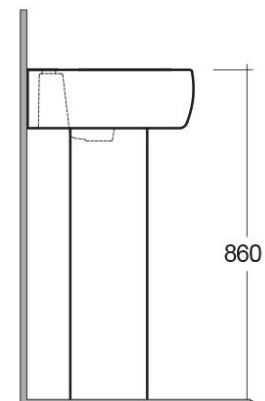

RAK-METROPOLITAN

Wash basin | Pedestal

RAK
CERAMICS

Technical specifications

Dimensions: 525 x 415 mm

Weight: 27 Kg

Color: Alpine White

Shape of basin: Rounded Rectangle

Overflow hole: yes

Suites: [RAK-METROPOLITAN](#)

Code	Name
MP0101AWHA	METROPOLITAN WASH BASIN 52CM
MS0102AWHA	MISTRAL PEDESTAL

Dimensions: All dimensions in mm tolerance $\pm 5\%$ for below 200mm and $\pm 3\%$ for above 200mm.