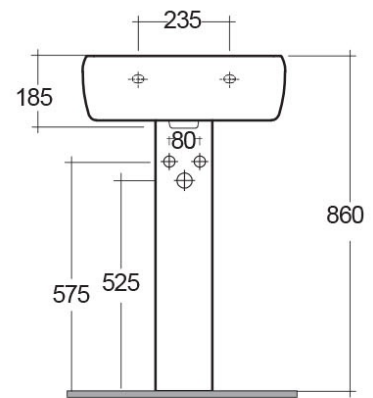

RAK-METROPOLITAN

Wash basin | Pedestal

RAK
CERAMICS

Technical specifications

Dimensions: 525 x 415 mm

Weight: 27 Kg

Color: Alpine White

Shape of basin: Rounded Rectangle

Overflow hole: yes

Suites: [RAK-METROPOLITAN](#)

Code	Name
MP0101AWHA	METROPOLITAN WASH BASIN 52CM
MS0102AWHA	MISTRAL PEDESTAL

Dimensions: All dimensions in mm tolerance $\pm 5\%$ for below 200mm and $\pm 3\%$ for above 200mm.