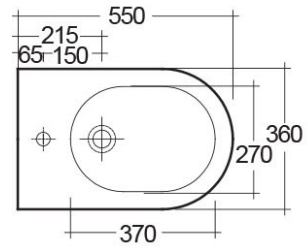

### Technical specifications

Dimensions: 360 x 550 mm

Weight: 25 Kg

Color: Alpine White

Parts: TQ14AWHA - TONIQUE BIDET BACK TO WALL 55CM

Suites: [RAK-TONIQUE](#)

Code	Name
TQ14AWHA	TONIQUE BIDET BACK TO WALL 55CM

Dimensions: All dimensions in mm tolerance  $\pm 5\%$  for below 200mm and  $\pm 3\%$  for above 200mm.  
 Note: Due to a continuing development programme to improve design and performance, the manufacturer reserves all rights to vary specifications without prior information.  
 Please note accessories are for photographic use only.