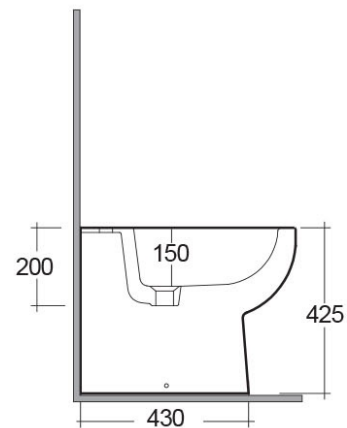

### Technical specifications

Dimensions: 360 x 550 mm

Weight: 25 Kg

Color: Alpine White

Parts: TQ14AWHA - TONIQUE BIDET BACK TO WALL 55CM

Suites: [RAK-TONIQUE](#)

Code	Name
TQ14AWHA	TONIQUE BIDET BACK TO WALL 55CM

Dimensions: All dimensions in mm tolerance  $\pm 5\%$  for below 200mm and  $\pm 3\%$  for above 200mm.  
 Note: Due to a continuing development programme to improve design and performance, the manufacturer reserves all rights to vary specifications without prior information.  
 Please note accessories are for photographic use only.