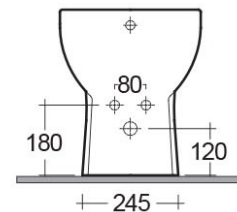

### Technical specifications

Dimensions: 360 x 550 mm

Weight: 25 Kg

Color: Alpine White

Parts: TQ14AWHA - TONIQUE BIDET BACK TO WALL 55CM

Suites: [RAK-TONIQUE](#)

Code	Name
TQ14AWHA	TONIQUE BIDET BACK TO WALL 55CM

Dimensions: All dimensions in mm tolerance  $\pm 5\%$  for below 200mm and  $\pm 3\%$  for above 200mm.  
 Note: Due to a continuing development programme to improve design and performance, the manufacturer reserves all rights to vary specifications without prior information.  
 Please note accessories are for photographic use only.