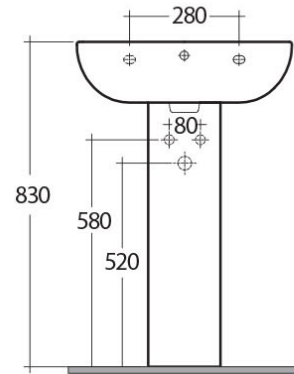

RAK-TONIQUE

Wash basin | Pedestal

RAK
CERAMICS

Technical specifications

Dimensions: 550 x 450 mm

Weight: 27 Kg

Color: Alpine White

Shape of basin: Oval

Overflow hole: yes

Suites: [RAK-TONIQUE](#)

Code	Name
OR02AWHA	ORIENT PEDESTAL
TQ0801AWHA	TONIQUE WASH BASIN 55CM

Dimensions: All dimensions in mm tolerance $\pm 5\%$ for below 200mm and $\pm 3\%$ for above 200mm.