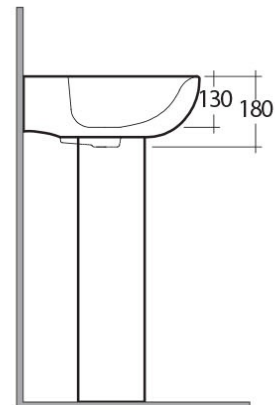

RAK-TONIQUE

Wash basin | Pedestal

RAK
CERAMICS

Technical specifications

Dimensions: 550 x 450 mm

Weight: 27 Kg

Color: Alpine White

Shape of basin: Oval

Overflow hole: yes

Suites: [RAK-TONIQUE](#)

Code	Name
OR02AWHA	ORIENT PEDESTAL
TQ0801AWHA	TONIQUE WASH BASIN 55CM

Dimensions: All dimensions in mm tolerance $\pm 5\%$ for below 200mm and $\pm 3\%$ for above 200mm.