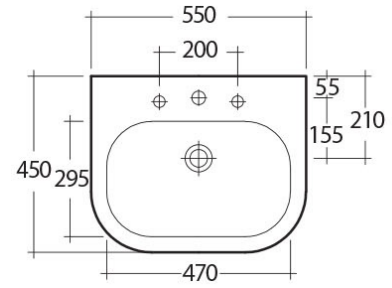

RAK-TONIQUE

Wash basin | Pedestal

RAK
CERAMICS

Technical specifications

Dimensions: 550 x 450 mm

Weight: 27 Kg

Color: Alpine White

Shape of basin: Oval

Overflow hole: yes

Suites: [RAK-TONIQUE](#)

Code	Name
OR02AWHA	ORIENT PEDESTAL
TQ0801AWHA	TONIQUE WASH BASIN 55CM

Dimensions: All dimensions in mm tolerance $\pm 5\%$ for below 200mm and $\pm 3\%$ for above 200mm.