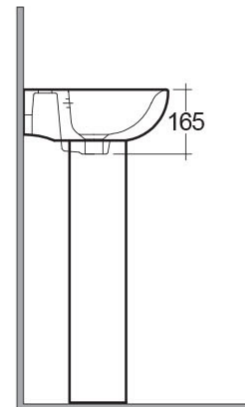

RAK-TONIQUE

Wash basin | Pedestal

RAK
CERAMICS

Technical specifications

Dimensions: 450 x 370 mm

Weight: 20 Kg

Color: Alpine White

Shape of basin: Oval

Overflow hole: yes

Suites: [RAK-TONIQUE](#)

Code	Name
TQ0102AWHA	TONIQUE PEDESTAL
TQ0701AWHA	TONIQUE WASH BASIN 45CM

Dimensions: All dimensions in mm tolerance $\pm 5\%$ for below 200mm and $\pm 3\%$ for above 200mm.