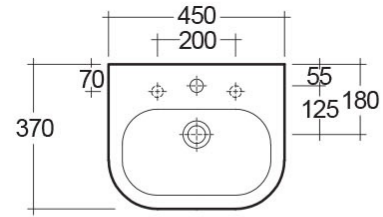

RAK-TONIQUE

Wash basin | Pedestal

RAK
CERAMICS

Technical specifications

Dimensions: 450 x 370 mm

Weight: 20 Kg

Color: Alpine White

Shape of basin: Oval

Overflow hole: yes

Suites: [RAK-TONIQUE](#)

Code	Name
TQ0102AWHA	TONIQUE PEDESTAL
TQ0701AWHA	TONIQUE WASH BASIN 45CM

Dimensions: All dimensions in mm tolerance $\pm 5\%$ for below 200mm and $\pm 3\%$ for above 200mm.