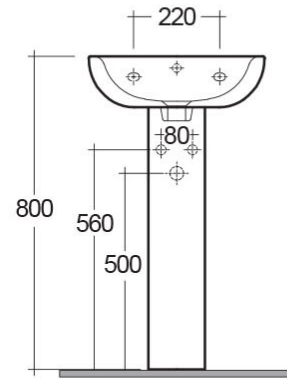

RAK-TONIQUE

Wash basin | Pedestal

RAK
CERAMICS

Technical specifications

Dimensions: 450 x 370 mm

Weight: 20 Kg

Color: Alpine White

Shape of basin: Oval

Overflow hole: yes

Suites: [RAK-TONIQUE](#)

Code	Name
TQ0102AWHA	TONIQUE PEDESTAL
TQ0701AWHA	TONIQUE WASH BASIN 45CM

Dimensions: All dimensions in mm tolerance $\pm 5\%$ for below 200mm and $\pm 3\%$ for above 200mm.