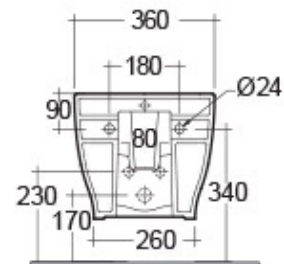

RAK-MOON-W/HIDDEN FIXATIONS

Bidets | Wall Hung

RAK
CERAMICS

Technical specifications

Dimensions: 360 x 560 mm

Weight: 21 Kg

Color: Alpine White

Parts: HAR07AWHA - MOON BIDET WALL HUNG
W/HIDDEN FIXATIONS 56CM

Suites: [RAK-MOON](#)

Code	Name
HAR07AWHA	MOON BIDET WALL HUNG W/HIDDEN FIXATIONS 56CM

Dimensions: All dimensions in mm tolerance $\pm 5\%$ for below 200mm and $\pm 3\%$ for above 200mm.

Note: Due to a continuing development programme to improve design and performance, the manufacturer reserves all rights to vary specifications without prior information.