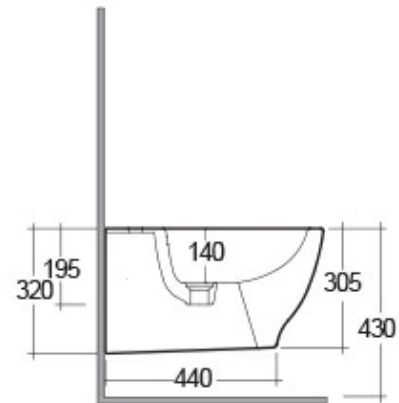

RAK-MOON-W/HIDDEN FIXATIONS

Bidets | Wall Hung

RAK
CERAMICS

Technical specifications

Dimensions: 360 x 560 mm

Weight: 21 Kg

Color: Alpine White

Parts: HAR07AWHA - MOON BIDET WALL HUNG
W/HIDDEN FIXATIONS 56CM

Suites: [RAK-MOON](#)

Code	Name
HAR07AWHA	MOON BIDET WALL HUNG W/HIDDEN FIXATIONS 56CM

Dimensions: All dimensions in mm tolerance $\pm 5\%$ for below 200mm and $\pm 3\%$ for above 200mm.

Note: Due to a continuing development programme to improve design and performance, the manufacturer reserves all rights to vary specifications without prior information.